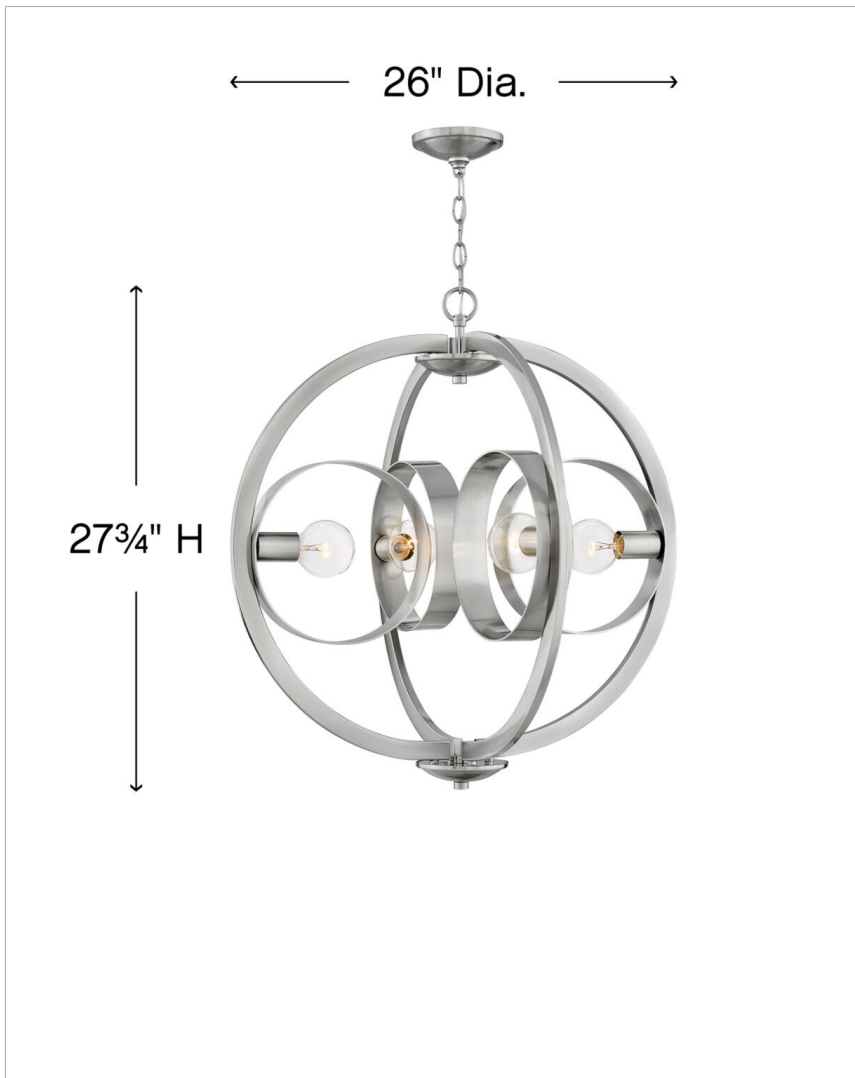

## 3434BN

### MEDIUM ORB

Orson's statement-making silhouette boldly embraces the mid-century modern design aesthetic. Cleverly designed by echoing steel circles in gleaming finishes, Orson maintains an airiness to its robust construction while adding a unique, fashionable flair to any interior space.

DETAILS	
FINISH:	Brushed Nickel
MATERIAL:	Steel
SLOPE DEGREE:	90
DIMMABLE:	No

DIMENSIONS	
WIDTH:	26"
HEIGHT:	27.8"
WEIGHT:	15.6lb

LIGHT SOURCE	
LIGHT SOURCE:	Socketed
VOLTAGE:	120v

MOUNTING	
CANOPY:	5" Dia.
LEAD WIRE:	1 X 72"

#### PRODUCT DETAILS:

- This item may be hung on a sloped ceiling
- Suitable for use in dry (indoor) locations as defined by NEC and CEC. Meets United States UL Underwriters Laboratories & CSA Canadian Standards Association Product Safety Standards.
- Ideal for g-style bulbs (not included)
- Distinctive mid-century modern elements merge with sleek and timeless forms for a vintage vibe with modern flair