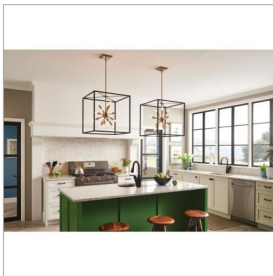

PRODUCT DETAILS:

- Can be hung on a sloped ceiling
- Includes (1) 6" stem and (2) 12" stems to customize hanging height
- Dry Rated
- Ideal for vintage filament bulbs (not included)
- Part of the Lisa McDennon Collection of eclectic lighting designs, blending traditional and modern West Coast styles with striking natural elements, sculptural silhouettes, and layered textiles
- Distinctive mid-century modern elements merge with sleek and timeless forms for a vintage vibe with modern flair

HINKLEY

HINKLEY
33000 Pin Oak Parkway
Avon Lake, OH 44012

PHONE: (440) 653-5500
Toll Free: 1 (800) 446-5539

hinkley.com