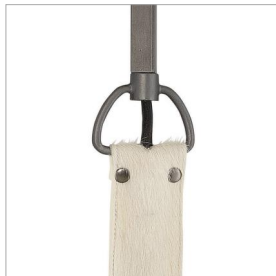

lisa mcDennon
COLLECTION

12" Dia.

28" H

LUDLOW

41317BGR

SMALL PENDANT

Ludlow cleverly blends a pendant for industrial features with inspiration drawn from Palladian architecture. Designed around the light source, Ludlow plays with the simple geometry of circles and squares for an ultra-stylish composition. Ludlow is part of the Lisa McDennon Collection.

DETAILS

FINISH:	Brushed Graphite
MATERIAL:	Steel
SLOPE DEGREE:	90
DIMMABLE:	No

DIMENSIONS

WIDTH:	12"
HEIGHT:	28"
WEIGHT:	10lb

LIGHT SOURCE

LIGHT SOURCE:	Socketed
WATTAGE:	1-14w Med. LED, 100w Equiv. or 1-100w Med.
VOLTAGE:	120v

MOUNTING

CANOPY:	6" Sq.
LEAD WIRE:	1 X 120"
MAX HEIGHT:	60.3

SHIPPING

CARTON LENGTH:	11
CARTON WIDTH:	11.5
CARTON HEIGHT:	15
CARTON WEIGHT:	12

PRODUCT DETAILS:

- This item may be hung on a sloped ceiling
- This fixture includes multiple down stems in various lengths to customize the installation height of the fixture, including one 6" stem and two 12" stems
- Suitable for use in dry (indoor) locations as defined by NEC and CEC. Meets United States UL Underwriters Laboratories & CSA Canadian Standards Association Product Safety Standards.
- The Lisa McDennon Collection offers a striking mix of edgy, sculptural silhouettes that incorporate modern, organic elements and luxe materials, brought to life by her innovative and original point of view.
- Bold silhouette with dramatic details creates a modern statement