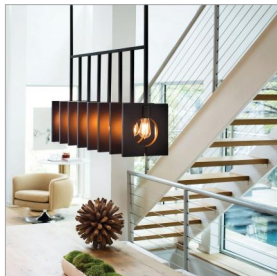

PRODUCT DETAILS:

- This fixture includes multiple down stems in various lengths to customize the installation height, including two 6" stems and four 12" stems
- Suitable for use in dry (indoor) locations as defined by NEC and CEC. Meets United States UL Underwriters Laboratories & CSA Canadian Standards Association Product Safety Standards.
- The Lisa McDenon Collection offers a striking mix of edgy, sculptural silhouettes that incorporate modern, organic elements and luxe materials, brought to life by her innovative and original point of view.
- Bold silhouette with dramatic details creates a modern statement

HINKLEY

HINKLEY
33000 Pin Oak Parkway
Avon Lake, OH 44012

PHONE: (440) 653-5500
Toll Free: 1 (800) 446-5539

hinkley.com