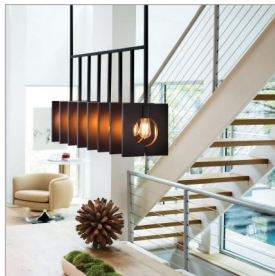

lisa mcDennon
COLLECTION

40½" W

22" H

LUDLOW

41315BGR

EIGHT LIGHT LINEAR

Ludlow cleverly blends a pendant for industrial features with inspiration drawn from Palladian architecture. Designed around the light source, Ludlow plays with the simple geometry of circles and squares for an ultra-stylish composition. Ludlow is part of the Lisa McDennon Collection.

DETAILS

FINISH:	Brushed Graphite
MATERIAL:	Steel
DIMMABLE:	YES - WITH DIMMABLE LAMP (NOT INCLUDED)

DIMENSIONS

WIDTH:	37.3"
HEIGHT:	22"
DEPTH:	10
WEIGHT:	41lb

LIGHT SOURCE

LIGHT SOURCE:	Socketed
WATTAGE:	8-14w Med. LED, 100w Equiv.
VOLTAGE:	120v

MOUNTING

CANOPY:	4.75"W X 39"L
LEAD WIRE:	1 X 120"
MAX HEIGHT:	56.3

SHIPPING

CARTON LENGTH:	42.5
CARTON WIDTH:	12.5
CARTON HEIGHT:	25
CARTON WEIGHT:	48

PRODUCT DETAILS:

- Suitable for use in dry (indoor) locations as defined by NEC and CEC. Meets United States UL Underwriters Laboratories & CSA Canadian Standards Association Product Safety Standards.
- This fixture includes multiple down stems in various lengths to customize the installation height, including two 6" stems and four 12" stems
- Bold silhouette with dramatic details creates a modern statement
- The Lisa McDennon Collection offers a striking mix of edgy, sculptural silhouettes that incorporate modern, organic elements and luxe materials, brought to life by her innovative and original point of view.