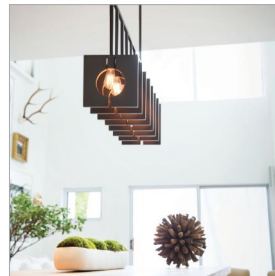

lisa mcDennon
COLLECTION

40½" W

22" H

LUDLOW

41315BGR

EIGHT LIGHT LINEAR

Ludlow cleverly blends a pendant for industrial features with inspiration drawn from Palladian architecture. Designed around the light source, Ludlow plays with the simple geometry of circles and squares for an ultra-stylish composition. Ludlow is part of the Lisa McDennon Collection.

DETAILS

FINISH:	Brushed Graphite
MATERIAL:	Steel
DIMMABLE:	YES - WITH DIMMABLE LAMP (NOT INCLUDED)

DIMENSIONS

WIDTH:	37.3"
HEIGHT:	22"
DEPTH:	10
WEIGHT:	41lb

LIGHT SOURCE

LIGHT SOURCE:	Socketed
WATTAGE:	8-14w Med. LED, 100w Equiv.
VOLTAGE:	120v

MOUNTING

CANOPY:	4.75"W X 39"L
LEAD WIRE:	1 X 120"
MAX HEIGHT:	56.3

SHIPPING

CARTON LENGTH:	42.5
CARTON WIDTH:	12.5
CARTON HEIGHT:	25
CARTON WEIGHT:	48

PRODUCT DETAILS:

- Suitable for use in dry (indoor) locations as defined by NEC and CEC. Meets United States UL Underwriters Laboratories & CSA Canadian Standards Association Product Safety Standards.
- This fixture includes multiple down stems in various lengths to customize the installation height, including two 6" stems and four 12" stems
- Bold silhouette with dramatic details creates a modern statement
- The Lisa McDennon Collection offers a striking mix of edgy, sculptural silhouettes that incorporate modern, organic elements and luxe materials, brought to life by her innovative and original point of view.