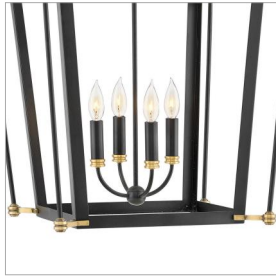

SELBY

4055BK

MEDIUM OPEN FRAME

A new classic, Selby achieves timeless status with its airy, streamlined silhouette and extravagant arching top frame. Cast brass details, candelabra detailing and chic Black finish are accentuated with Heritage Brass details for the ultimate in minimal elegance.

DETAILS	
FINISH:	Black
MATERIAL:	Steel
SLOPE DEGREE:	90
DIMMABLE:	YES, WITH DIMMABLE LAMP (NOT INCLUDED)

DIMENSIONS	
WIDTH:	20"
HEIGHT:	29.5"
WEIGHT:	18lb

LIGHT SOURCE	
LIGHT SOURCE:	Socketed
WATTAGE:	4-5w Cand. LED, 60w Equiv.
VOLTAGE:	120v

MOUNTING	
CANOPY:	6" Dia.
LEAD WIRE:	1 X 120"
MAX HEIGHT:	65.3

SHIPPING	
CARTON LENGTH:	23.5
CARTON WIDTH:	23.5
CARTON HEIGHT:	34
CARTON WEIGHT:	24

PRODUCT DETAILS:

- This item may be hung on a sloped ceiling
- This fixture includes multiple down stems in various lengths to customize the installation height of the fixture, including one 6" stem and two 12" stems
- Suitable for use in dry (indoor) locations as defined by NEC and CEC. Meets United States UL Underwriters Laboratories & CSA Canadian Standards Association Product Safety Standards.
- Classic, elegant lines and timeless details enhance a traditional space