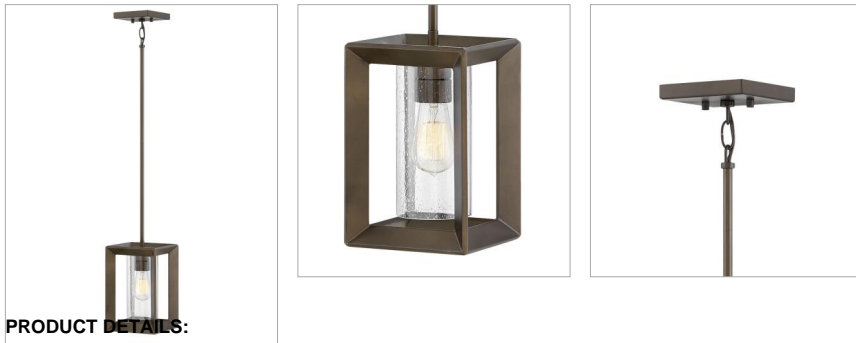

OPEN AIR™
collection

RHODES

29307WB
SMALL PENDANT

Rhodes exudes warmth and a handsome appeal with a clean transitional design and generous proportions. Perfectly suited for either exterior or interior spaces, the Warm Bronze finish and clear seedy glass perfectly complement the robust framework. Vintage-inspired filament bulbs are recommended to complement these designs.

DETAILS	
FINISH:	Warm Bronze
MATERIAL:	Metal
GLASS:	Clear Seedy
SLOPE DEGREE:	90
DIMMABLE:	No

DIMENSIONS	
WIDTH:	7.3"
HEIGHT:	10.5"
WEIGHT:	6lb

LIGHT SOURCE	
LIGHT SOURCE:	Socketed
VOLTAGE:	120v

MOUNTING	
CANOPY:	5.25" Sq.
LEAD WIRE:	1 X 120"
MAX HEIGHT:	42.5

SHIPPING	
CARTON LENGTH:	11
CARTON WIDTH:	10
CARTON HEIGHT:	16
CARTON WEIGHT:	7

PRODUCT DETAILS:

- This item may be hung on a sloped ceiling
- This fixture includes multiple down stems in various lengths to customize the installation height of the fixture, including one 6" stem and two 12" stems
- Suitable for use in wet (outdoor direct rain) locations as defined by NEC and CEC. Meets United States UL Underwriters Laboratories & CSA Canadian Standards Association Product Safety Standards
- Ideal for vintage filament bulbs (not included)
- 2-year finish warranty
- The stylish Open Air collection includes outdoor-rated chandeliers, pendants and sconces that provide design-conscious solutions to a variety of exterior environments.
- Angular lines, a bold finish and robust details create an industrial edge to add flair to any type of facade