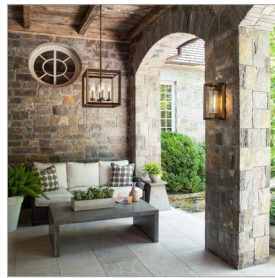

OPEN AIR™
collection

RHODES

29304WB

MEDIUM SINGLE TIER

Rhodes exudes warmth and a handsome appeal with a clean transitional design and generous proportions. Perfectly suited for either exterior or interior spaces, the Warm Bronze finish and clear seedy glass perfectly complement the robust framework. Vintage-inspired filament bulbs are recommended to complement these designs.

DETAILS	
FINISH:	Warm Bronze
MATERIAL:	Metal
GLASS:	Clear Seedy
SLOPE DEGREE:	90
DIMMABLE:	No

DIMENSIONS	
WIDTH:	18.3"
HEIGHT:	28.3"
WEIGHT:	16lb

LIGHT SOURCE	
LIGHT SOURCE:	Socketed
WATTAGE:	4-5w Cand. LED, 60w Equiv.
VOLTAGE:	120v

MOUNTING	
CANOPY:	5.25" Sq.
LEAD WIRE:	1 x 72"

SHIPPING	
CARTON LENGTH:	21.5
CARTON WIDTH:	21.5
CARTON HEIGHT:	21.5
CARTON WEIGHT:	22

PRODUCT DETAILS:

- This chain or cable hung fixture may be installed on any sloped ceiling
- Suitable for use in wet (outdoor direct rain or sprinkler) locations as defined by NEC and CEC. Meets United States UL Underwriters Laboratories & CSA Canadian Standards Association Product Safety Standards
- Ideal for vintage filament bulbs (not included)
- 2 year finish warranty
- The stylish Open Air collection includes outdoor-rated chandeliers, pendants and sconces that provide design-conscious solutions to a variety of exterior environments.
- Angular lines, a bold finish and robust details create an industrial edge to add flair to any type of façade
- Warm rich light bronze tone