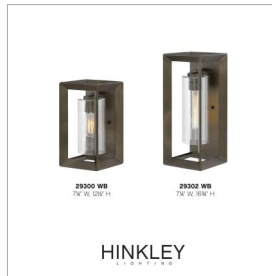

RHODES

29302WB

MEDIUM WALL MOUNT SCONCE

Rhodes exudes warmth and a handsome appeal with a clean transitional design and generous proportions. Perfectly suited for either exterior or interior spaces, the Warm Bronze finish and clear seedy glass perfectly complement the robust framework. Vintage-inspired filament bulbs are recommended to complement these designs.

DETAILS	
FINISH:	Warm Bronze
MATERIAL:	Metal
GLASS:	Clear Seedy
DIMMABLE:	No

DIMENSIONS	
WIDTH:	7"
HEIGHT:	16.8"
WEIGHT:	7lb
BACK PLATE:	6.75"W X 16.25"H
EXTENSION:	7"
TOP TO OUTLET:	8.25"

LIGHT SOURCE	
LIGHT SOURCE:	Socketed
WATTAGE:	1-10w Med. LED, 100w Equiv.
VOLTAGE:	120v

SHIPPING	
CARTON LENGTH:	10
CARTON WIDTH:	10
CARTON HEIGHT:	20
CARTON WEIGHT:	9

- Suitable for use in wet (outdoor direct rain or sprinkler) locations as defined by NEC and CEC. Meets United States UL Underwriters Laboratories & CSA Canadian Standards Association Product Safety Standards
- Ideal for vintage filament bulbs (not included)
- 2 year finish warranty
- Angular lines, a bold finish and robust details create an industrial edge to add flair to any type of façade
- Warm rich light bronze tone