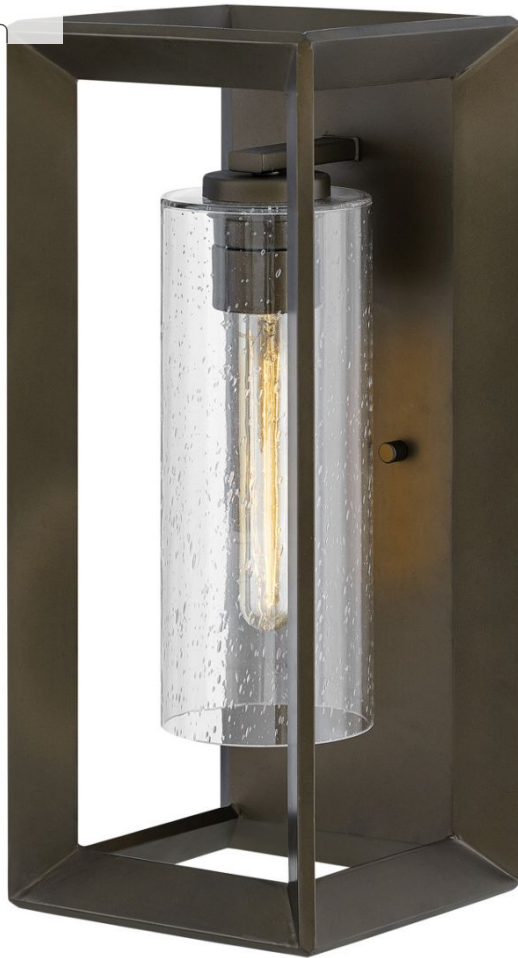

OPEN AIR™
collection

RHODES

29302WB

MEDIUM WALL MOUNT SCONCE

Rhodes exudes warmth and a handsome appeal with a clean transitional design and generous proportions. Perfectly suited for either exterior or interior spaces, the Warm Bronze finish and clear seeded glass perfectly complement the robust framework. Vintage-inspired filament bulbs are recommended to complement these designs.

DETAILS	
FINISH:	Warm Bronze
MATERIAL:	Steel
GLASS:	Clear Seedy

DIMENSIONS	
WIDTH:	7.3"
HEIGHT:	16.8"
WEIGHT:	7 lbs.
BACK PLATE:	6.75"W X 16.25"H
EXTENSION:	7"
TOP TO OUTLET:	8.5"

LIGHT SOURCE	
LIGHT SOURCE:	Socket
WATTAGE:	1-100w Med.
VOLTAGE:	120v