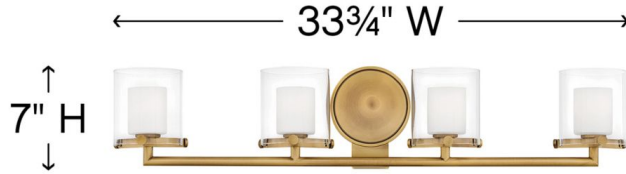

DETAILS	
FINISH:	Heritage Brass
MATERIAL:	Steel
GLASS:	Clear & Etched Opal
DIMMABLE:	No

DIMENSIONS	
WIDTH:	33.8"
HEIGHT:	7"
WEIGHT:	7.5lb
BACK PLATE:	5.5" Dia.
EXTENSION:	6.3"
TOP TO OUTLET:	2.75"

LIGHT SOURCE	
LIGHT SOURCE:	Socketed
VOLTAGE:	120v

#### PRODUCT DETAILS:

- Mounting hardware is hidden on the back plate to ensure a clean silhouette
- This fixture must be installed with shades/glass facing up toward the ceiling
- Suitable for use in damp locations as defined by NEC and CEC. Meets United States UL Underwriters Laboratories & CSA Canadian Standards Association Product Safety Standards.
- Distinctive mid-century modern elements merge with sleek and timeless forms for a vintage vibe with modern flair