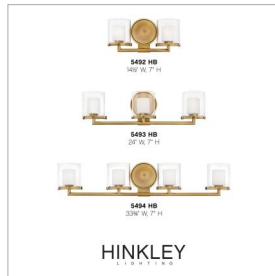

RIXON

5492HB

TWO LIGHT VANITY

Spanning a variety of styles, Rixon adds a unique flair to any bathroom space. Uniting industrial, mid-century modern and traditional elements, Rixon boldly merges elegant double-glass shades, decorative knobs and robust cast arms for a sleek, stylish statement.

DETAILS	
FINISH:	Heritage Brass
MATERIAL:	Steel
GLASS:	Clear & Etched Opal
DIMMABLE:	No

DIMENSIONS	
WIDTH:	14.5"
HEIGHT:	7"
WEIGHT:	4.5lb
BACK PLATE:	5.5" Dia.
EXTENSION:	6.3"
TOP TO OUTLET:	2.75"

LIGHT SOURCE	
LIGHT SOURCE:	Socketed
WATTAGE:	2-5w G9 LED, 60w Equiv. or 2-60w G-9
VOLTAGE:	120v

SHIPPING	
CARTON LENGTH:	19
CARTON WIDTH:	17.5
CARTON HEIGHT:	10.5
CARTON WEIGHT:	7

PRODUCT DETAILS:

- Mounting hardware is hidden on the back plate to ensure a clean silhouette
- This fixture must be installed with shades/glass facing up toward the ceiling
- Suitable for use in damp locations as defined by NEC and CEC. Meets United States UL Underwriters Laboratories & CSA Canadian Standards Association Product Safety Standards.
- Distinctive mid-century modern elements merge with sleek and timeless forms for a vintage vibe with modern flair