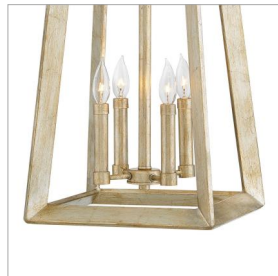

TINSLEY

3104SL

SMALL OPEN FRAME

Sleek and sophisticated, Tinsley gracefully blends updated traditional elements with Art Deco flair. These artfully crafted designs impart a soft yet dramatic statement in a luxurious Silver Leaf finish.

DETAILS	
FINISH:	Silver Leaf
MATERIAL:	Steel
SLOPE DEGREE:	90
DIMMABLE:	No

DIMENSIONS	
WIDTH:	13.5"
HEIGHT:	28"
WEIGHT:	11lb

LIGHT SOURCE	
LIGHT SOURCE:	Socketed
VOLTAGE:	120v

MOUNTING	
CANOPY:	5.25" Sq.
LEAD WIRE:	1 X 144"

SHIPPING	
CARTON LENGTH:	16
CARTON WIDTH:	16
CARTON HEIGHT:	22
CARTON WEIGHT:	15

PRODUCT DETAILS:

- This item may be hung on a sloped ceiling
- Suitable for use in dry (indoor) locations as defined by NEC and CEC. Meets United States UL Underwriters Laboratories & CSA Canadian Standards Association Product Safety Standards.
- Ideal for vintage filament bulbs (not included)
- Merging the best of traditional and modern elements with a sophisticated and streamlined look
- Luxurious gold finish with opulent sheen