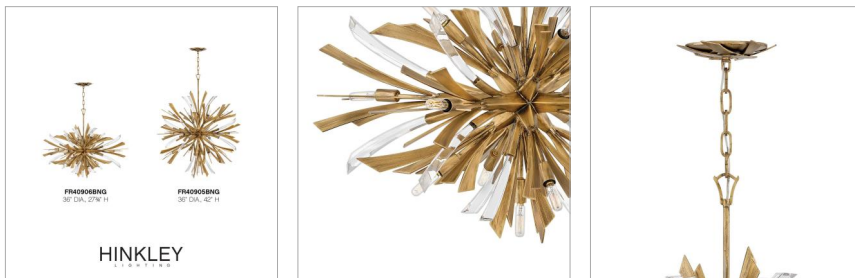

### MEDIUM SINGLE TIER PENDANT

Vida's modern design bursts with a flourishing style that is both highly dramatic and finely sculpted. A statement piece with crystal accents and unique canopy detailing, Vida injects a thrilling dash of contemporary inspiration to its surroundings.

DETAILS	
FINISH:	Burnished Gold
MATERIAL:	Steel
SLOPE DEGREE:	90

DIMENSIONS	
WIDTH:	36"
HEIGHT:	27.8"
DEPTH:	27.8
WEIGHT:	24.3lb

LIGHT SOURCE	
LIGHT SOURCE:	LED Lamp
WATTAGE:	13-5w Cand. LED, 60w Equiv.
VOLTAGE:	120v

#### PRODUCT DETAILS:

- This chain or cable hung fixture may be installed on any sloped ceiling
- Suitable for use in dry (indoor) locations as defined by NEC and CEC. Meets United States UL Underwriters Laboratories & CSA Canadian Standards Association Product Safety Standards
- Fixture is oval in shape
- Striking and glamorous silhouette with luxe details and a rich finish makes a dramatic statement
- Luxurious gold finish with opulent sheen