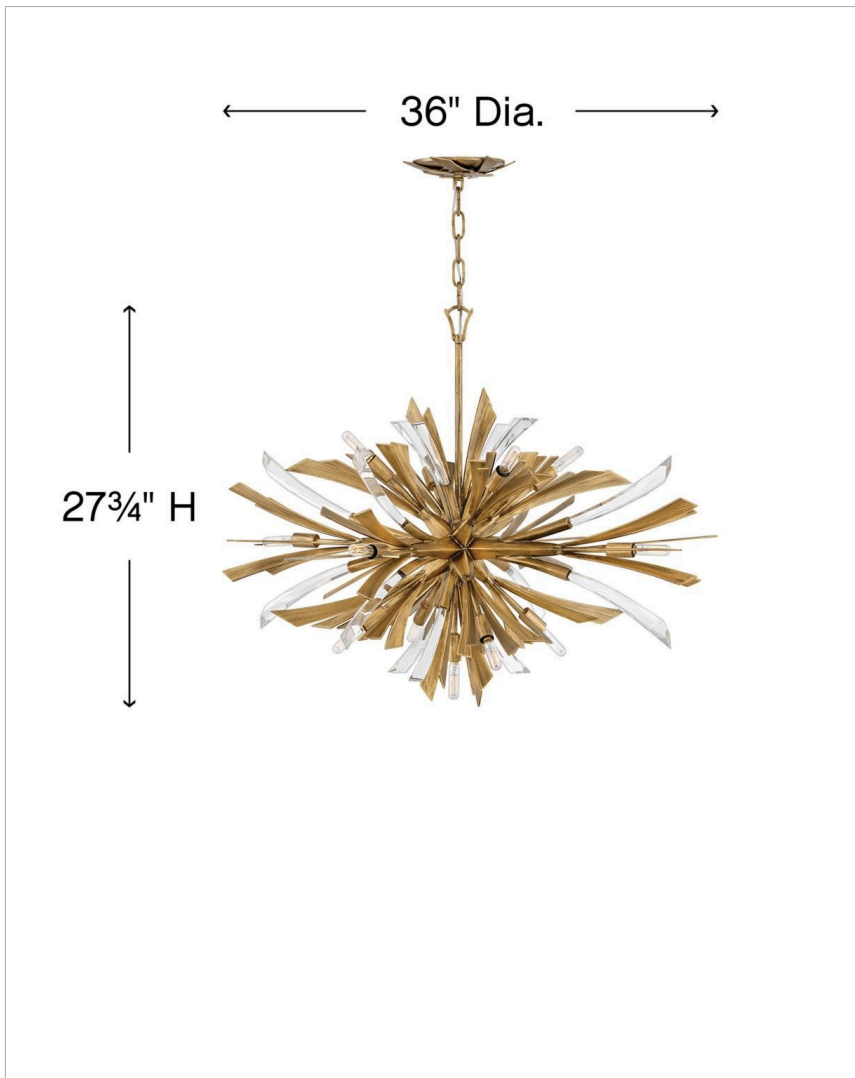

## FR40906BNG

### MEDIUM SINGLE TIER PENDANT

Vida's modern design bursts with a flourishing style that is both highly dramatic and finely sculpted. A statement piece with crystal accents and unique canopy detailing, Vida injects a thrilling dash of contemporary inspiration to its surroundings.

DETAILS	
FINISH:	Burnished Gold
MATERIAL:	Steel
SLOPE DEGREE:	90

DIMENSIONS	
WIDTH:	36"
HEIGHT:	27.8"
DEPTH:	27.8
WEIGHT:	24.3lb

LIGHT SOURCE	
LIGHT SOURCE:	LED Lamp
WATTAGE:	13-5w Cand. LED, 60w Equiv.
VOLTAGE:	120v

MOUNTING	
CANOPY:	6.5" Dia.
LEAD WIRE:	1 X 144"

SHIPPING	
CARTON LENGTH:	32.5
CARTON WIDTH:	32.5
CARTON HEIGHT:	28
CARTON WEIGHT:	41.8