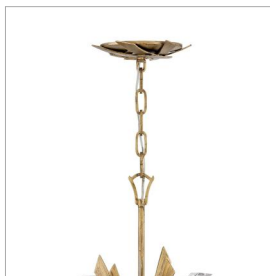

VIDA

FR40906BNG

MEDIUM SINGLE TIER PENDANT

Vida's modern design bursts with a flourishing style that is both highly dramatic and finely sculpted. A statement piece with crystal accents and unique canopy detailing, Vida injects a thrilling dash of contemporary inspiration to its surroundings.

DETAILS	
FINISH:	Burnished Gold
MATERIAL:	Steel
SLOPE DEGREE:	90
DIMMABLE:	YES, WITH DIMMABLE LAMP (NOT INCLUDED)

DIMENSIONS	
WIDTH:	36"
HEIGHT:	27.8"
DEPTH:	27.8
WEIGHT:	24.3lb

LIGHT SOURCE	
LIGHT SOURCE:	Socketed
WATTAGE:	13-5w Cand. LED, 60w Equiv.
VOLTAGE:	120v

MOUNTING	
CANOPY:	6.5" Dia.
LEAD WIRE:	1 X 144"

SHIPPING	
CARTON LENGTH:	32.5
CARTON WIDTH:	32.5
CARTON HEIGHT:	28
CARTON WEIGHT:	41.8

PRODUCT DETAILS:

- This item may be hung on a sloped ceiling
- Suitable for use in dry (indoor) locations as defined by NEC and CEC. Meets United States UL Underwriters Laboratories & CSA Canadian Standards Association Product Safety Standards.
- Fixture is oval in shape
- Merging the best of traditional and modern elements with a sophisticated and streamlined look
- Luxurious gold finish with opulent sheen