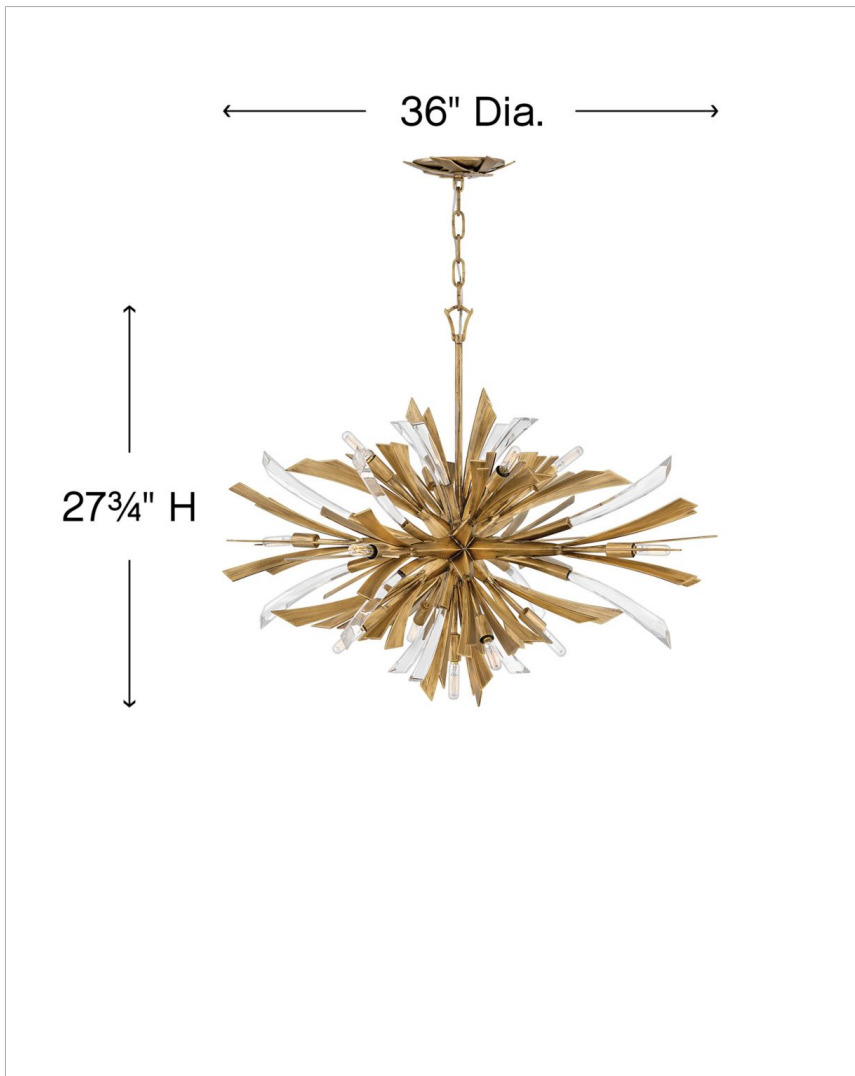

VIDA

FR40906BNG

MEDIUM SINGLE TIER PENDANT

Vida's modern design bursts with a flourishing style that is both highly dramatic and finely sculpted. A statement piece with crystal accents and unique canopy detailing, Vida injects a thrilling dash of contemporary inspiration to its surroundings.

DETAILS	
FINISH:	Burnished Gold
MATERIAL:	Steel
SLOPE DEGREE:	90
DIMMABLE:	YES, WITH DIMMABLE LAMP (NOT INCLUDED)

DIMENSIONS	
WIDTH:	36"
HEIGHT:	27.8"
DEPTH:	27.8
WEIGHT:	24.3lb

LIGHT SOURCE	
LIGHT SOURCE:	Socketed
WATTAGE:	13-5w Cand. LED, 60w Equiv.
VOLTAGE:	120v

MOUNTING	
CANOPY:	6.5" Dia.
LEAD WIRE:	1 X 144"

SHIPPING	
CARTON LENGTH:	32.5
CARTON WIDTH:	32.5
CARTON HEIGHT:	28
CARTON WEIGHT:	41.8

PRODUCT DETAILS:

- This item may be hung on a sloped ceiling
- Suitable for use in dry (indoor) locations as defined by NEC and CEC. Meets United States UL Underwriters Laboratories & CSA Canadian Standards Association Product Safety Standards.
- Fixture is oval in shape
- Merging the best of traditional and modern elements with a sophisticated and streamlined look
- Luxurious gold finish with opulent sheen