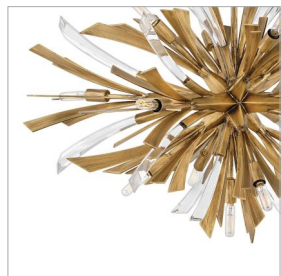

VIDA

FR40906BNG

MEDIUM SINGLE TIER PENDANT

Vida's modern design bursts with a flourishing style that is both highly dramatic and finely sculpted. A statement piece with crystal accents and unique canopy detailing, Vida injects a thrilling dash of contemporary inspiration to its surroundings.

DETAILS	
FINISH:	Burnished Gold
MATERIAL:	Steel
SLOPE DEGREE:	90
DIMMABLE:	YES, WITH DIMMABLE LAMP (NOT INCLUDED)

DIMENSIONS	
WIDTH:	36"
HEIGHT:	27.8"
DEPTH:	27.8
WEIGHT:	24.3lb

LIGHT SOURCE	
LIGHT SOURCE:	Socketed
WATTAGE:	13-5w Cand. LED, 60w Equiv.
VOLTAGE:	120v

MOUNTING	
CANOPY:	6.5" Dia.
LEAD WIRE:	1 X 144"

SHIPPING	
CARTON LENGTH:	32.5
CARTON WIDTH:	32.5
CARTON HEIGHT:	28
CARTON WEIGHT:	41.8

PRODUCT DETAILS:

- This item may be hung on a sloped ceiling
- Suitable for use in dry (indoor) locations as defined by NEC and CEC. Meets United States UL Underwriters Laboratories & CSA Canadian Standards Association Product Safety Standards.
- Fixture is oval in shape
- Merging the best of traditional and modern elements with a sophisticated and streamlined look
- Luxurious gold finish with opulent sheen