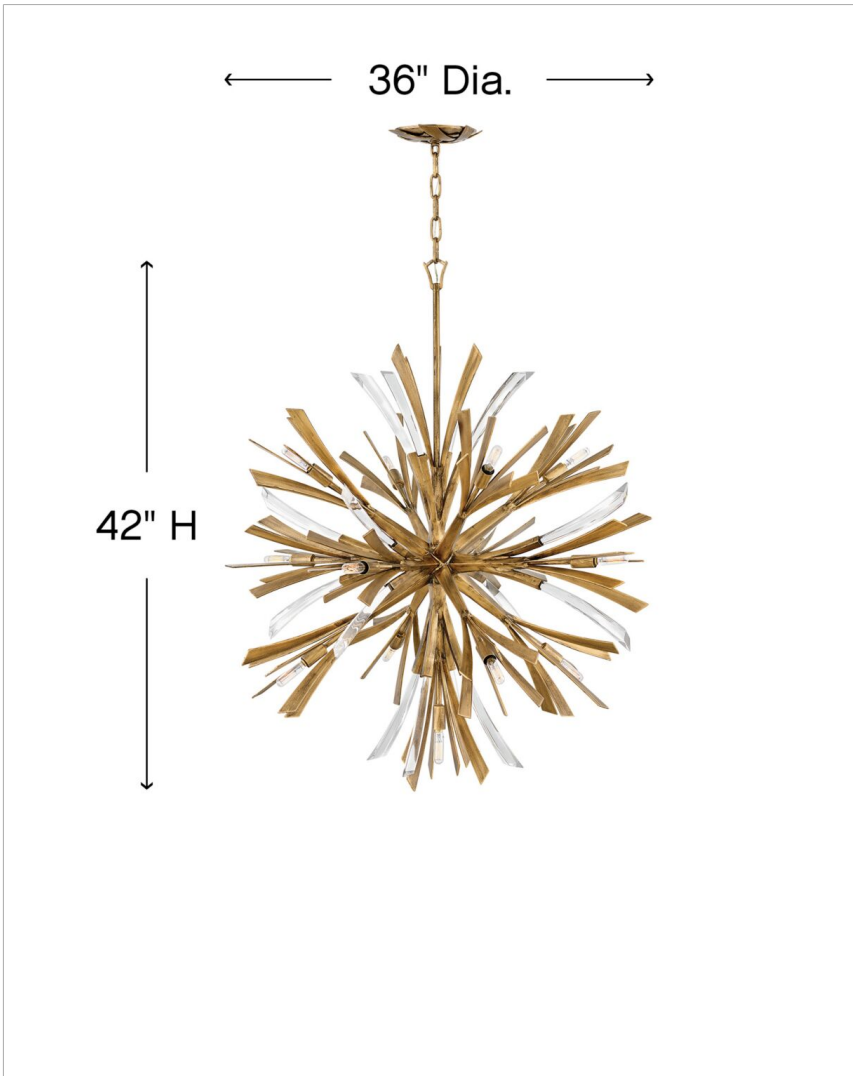

## FR40905BNG

### LARGE ORB

Vida's modern design bursts with a flourishing style that is both highly dramatic and finely sculpted. A statement piece with crystal accents and unique canopy detailing, Vida injects a thrilling dash of contemporary inspiration to its surroundings.

DETAILS	
FINISH:	Burnished Gold
MATERIAL:	Steel
SLOPE DEGREE:	90
DIMMABLE:	YES - WITH DIMMABLE LAMP (NOT INCLUDED)

DIMENSIONS	
WIDTH:	36"
HEIGHT:	42"
WEIGHT:	44lb

LIGHT SOURCE	
LIGHT SOURCE:	Socketed
WATTAGE:	13-5w Cand. LED, 60w Equiv.
VOLTAGE:	120v

MOUNTING	
CANOPY:	6.5" Dia.
LEAD WIRE:	1 X 144"

SHIPPING	
CARTON LENGTH:	35
CARTON WIDTH:	35
CARTON HEIGHT:	42
CARTON WEIGHT:	56