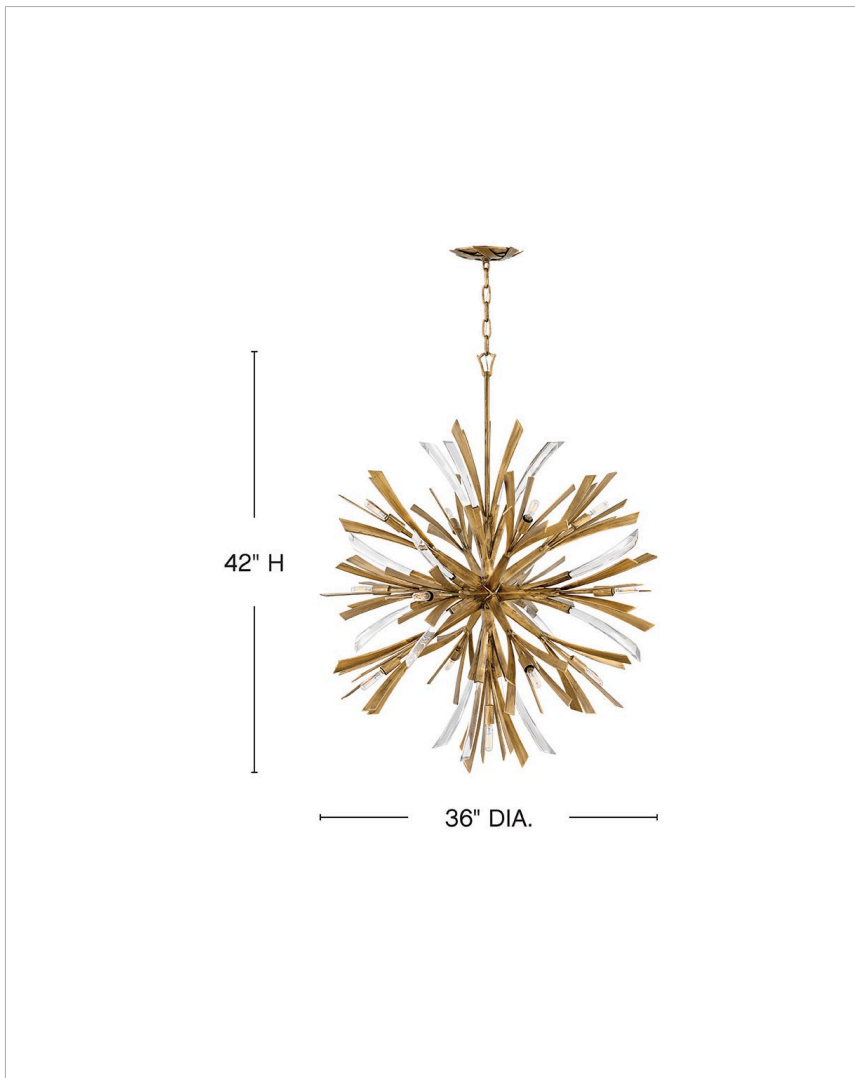

### LARGE ORB CHANDELIER

Vida's modern design bursts with a flourishing style that is both highly dramatic and finely sculpted. A statement piece with crystal accents and unique canopy detailing, Vida injects a thrilling dash of contemporary inspiration to its surroundings.

DETAILS	
FINISH:	Burnished Gold
MATERIAL:	Steel
SLOPE DEGREE:	90
DIMMABLE:	YES - WITH DIMMABLE LAMP (NOT INCLUDED)

DIMENSIONS	
WIDTH:	36"
HEIGHT:	42"
WEIGHT:	44lb

LIGHT SOURCE	
LIGHT SOURCE:	Socketed
WATTAGE:	13-5w Cand. LED, 60w Equiv.
VOLTAGE:	120v

MOUNTING	
CANOPY:	6.5" Dia.
LEAD WIRE:	1 X 144"

SHIPPING	
CARTON LENGTH:	35.5
CARTON WIDTH:	35.1
CARTON HEIGHT:	42.3
CARTON WEIGHT:	56