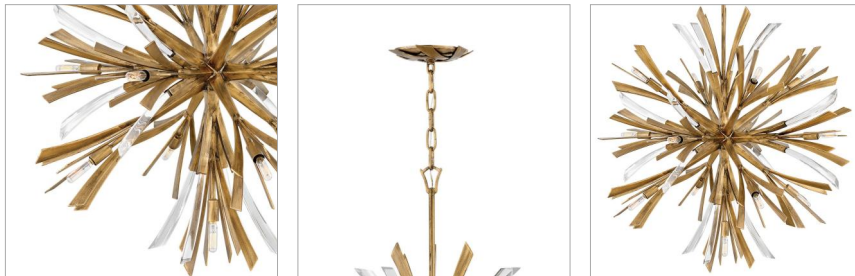

VIDA

FR40905BNG

LARGE ORB CHANDELIER

Vida's modern design bursts with a flourishing style that is both highly dramatic and finely sculpted. A statement piece with crystal accents and unique canopy detailing, Vida injects a thrilling dash of contemporary inspiration to its surroundings.

DETAILS	
FINISH:	Burnished Gold
MATERIAL:	Steel
SLOPE DEGREE:	90
DIMMABLE:	YES - WITH DIMMABLE LAMP (NOT INCLUDED)

DIMENSIONS	
WIDTH:	36"
HEIGHT:	42"
WEIGHT:	44lb

LIGHT SOURCE	
LIGHT SOURCE:	Socketed
WATTAGE:	13-5w Cand. LED, 60w Equiv.
VOLTAGE:	120v

MOUNTING	
CANOPY:	6.5" Dia.
LEAD WIRE:	1 X 144"

SHIPPING	
CARTON LENGTH:	35.5
CARTON WIDTH:	35.1
CARTON HEIGHT:	42.3
CARTON WEIGHT:	56

PRODUCT DETAILS:

- Can be hung on a sloped ceiling
- Fixture exceeds 50 lbs and must be supported independently of the outlet box
- Dry Rated
- Merging the best of traditional and modern elements with a sophisticated and streamlined look
- This design features a luxurious gold finish with an opulent sheen