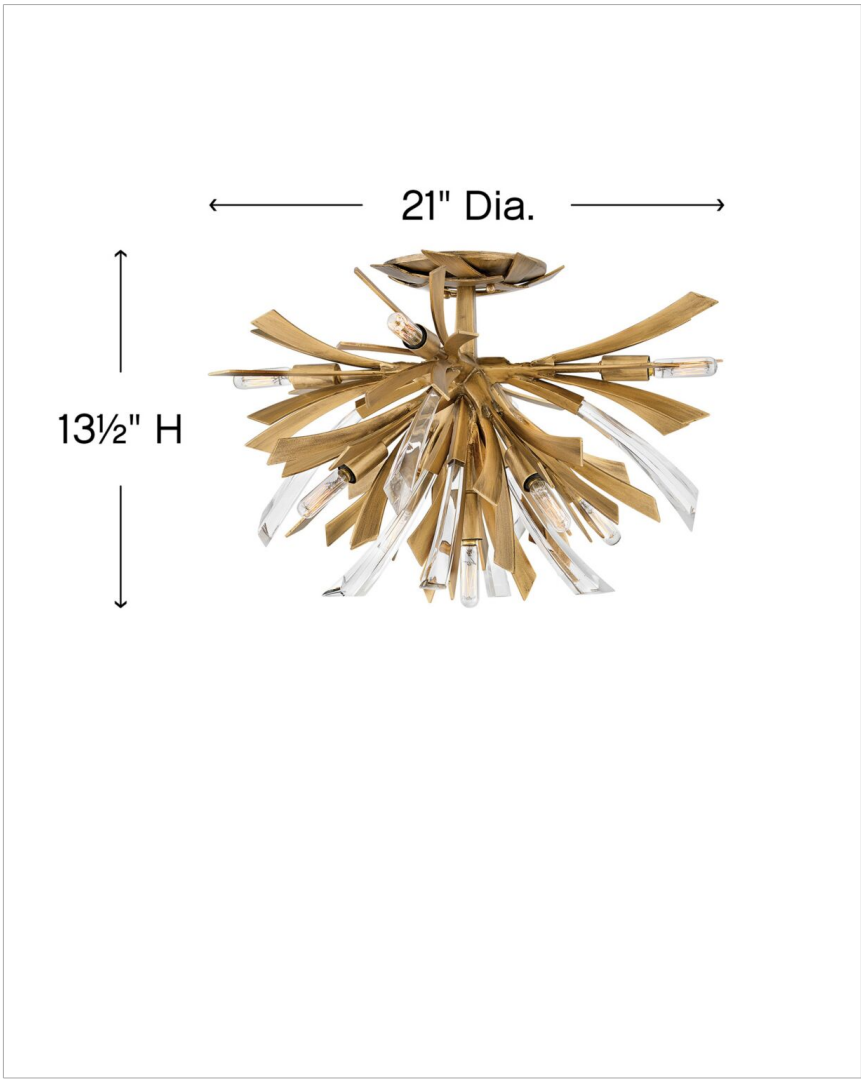

VIDA

FR40903BNG

MEDIUM SEMI-FLUSH MOUNT

Vida's modern design bursts with a flourishing style that is both highly dramatic and finely sculpted. A statement piece with crystal accents and unique canopy detailing, Vida injects a thrilling dash of contemporary inspiration to its surroundings.

DETAILS	
FINISH:	Burnished Gold
MATERIAL:	Steel
DIMMABLE:	YES - WITH DIMMABLE LAMP (NOT INCLUDED)

DIMENSIONS	
WIDTH:	24"
HEIGHT:	14.5"
WEIGHT:	14.5lb

LIGHT SOURCE	
LIGHT SOURCE:	Socketed
WATTAGE:	9-5w Cand. LED, 60w Equiv.
VOLTAGE:	120v

MOUNTING	
CANOPY:	6.5" Dia.

SHIPPING	
CARTON LENGTH:	21.5
CARTON WIDTH:	21.5
CARTON HEIGHT:	17
CARTON WEIGHT:	28.6

PRODUCT DETAILS:

- Suitable for use in dry (indoor) locations as defined by NEC and CEC. Meets United States UL Underwriters Laboratories & CSA Canadian Standards Association Product Safety Standards.
- Luxurious gold finish with opulent sheen
- Merging the best of traditional and modern elements with a sophisticated and streamlined look