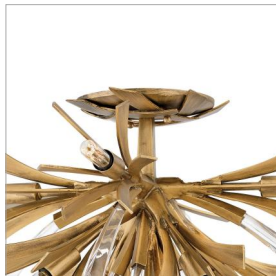

VIDA

FR40903BNG

MEDIUM SEMI-FLUSH MOUNT

Vida's modern design bursts with a flourishing style that is both highly dramatic and finely sculpted. A statement piece with crystal accents and unique canopy detailing, Vida injects a thrilling dash of contemporary inspiration to its surroundings.

DETAILS	
FINISH:	Burnished Gold
MATERIAL:	Steel
DIMMABLE:	YES - WITH DIMMABLE LAMP (NOT INCLUDED)

DIMENSIONS	
WIDTH:	24"
HEIGHT:	14.5"
WEIGHT:	14.5lb

LIGHT SOURCE	
LIGHT SOURCE:	Socketed
WATTAGE:	9-5w Cand. LED, 60w Equiv.
VOLTAGE:	120v

MOUNTING	
CANOPY:	6.5" Dia.

SHIPPING	
CARTON LENGTH:	21.5
CARTON WIDTH:	21.5
CARTON HEIGHT:	17
CARTON WEIGHT:	28.6

PRODUCT DETAILS:

- Suitable for use in dry (indoor) locations as defined by NEC and CEC. Meets United States UL Underwriters Laboratories & CSA Canadian Standards Association Product Safety Standards.
- Luxurious gold finish with opulent sheen
- Merging the best of traditional and modern elements with a sophisticated and streamlined look