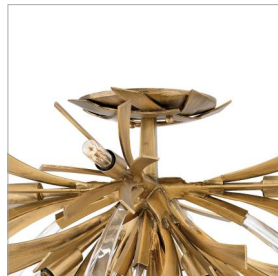

VIDA

FR40903BNG

MEDIUM SEMI-FLUSH MOUNT

Vida's modern design bursts with a flourishing style that is both highly dramatic and finely sculpted. A statement piece with crystal accents and unique canopy detailing, Vida injects a thrilling dash of contemporary inspiration to its surroundings.

DETAILS	
FINISH:	Burnished Gold
MATERIAL:	Steel
DIMMABLE:	YES - WITH DIMMABLE LAMP (NOT INCLUDED)

DIMENSIONS	
WIDTH:	24"
HEIGHT:	14.5"
WEIGHT:	14.5lb

LIGHT SOURCE	
LIGHT SOURCE:	Socketed
WATTAGE:	9-5w Cand. LED, 60w Equiv.
VOLTAGE:	120v

MOUNTING	
CANOPY:	6.5" Dia.

SHIPPING	
CARTON LENGTH:	21.5
CARTON WIDTH:	21.5
CARTON HEIGHT:	17
CARTON WEIGHT:	28.6

PRODUCT DETAILS:

- Suitable for use in dry (indoor) locations as defined by NEC and CEC. Meets United States UL Underwriters Laboratories & CSA Canadian Standards Association Product Safety Standards.
- Luxurious gold finish with opulent sheen
- Merging the best of traditional and modern elements with a sophisticated and streamlined look