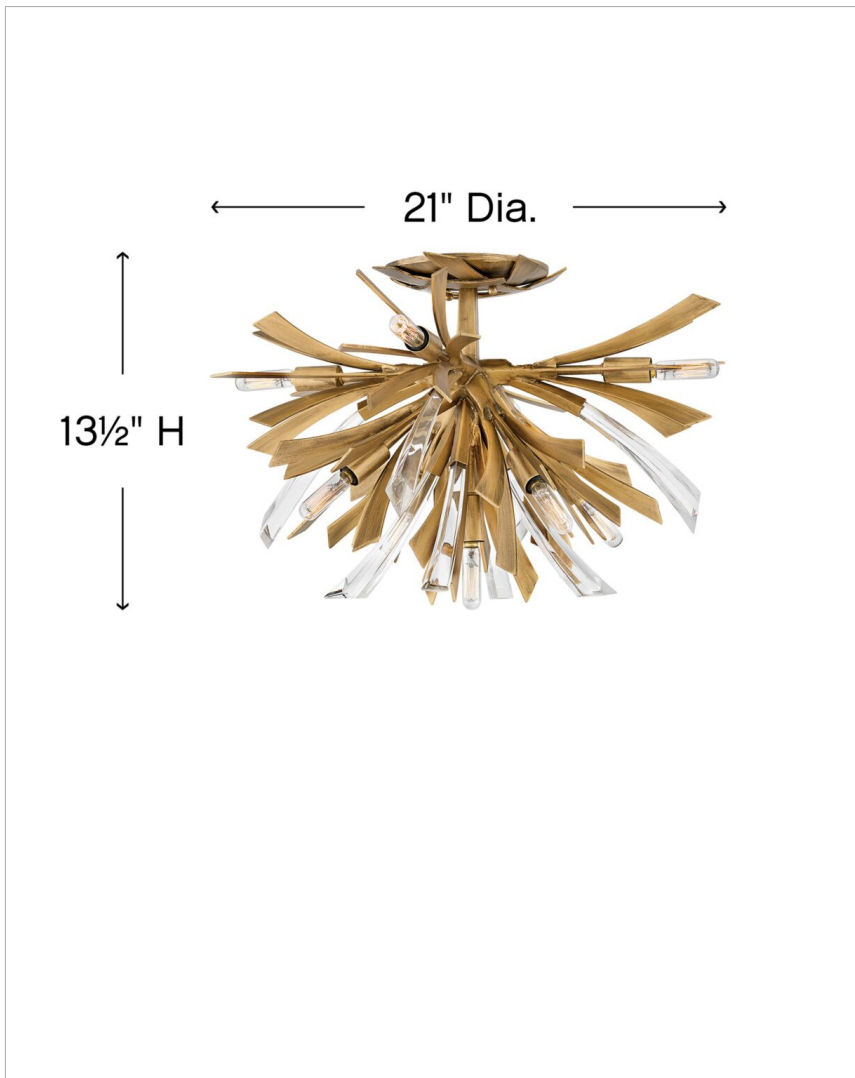

VIDA

FR40903BNG

MEDIUM SEMI-FLUSH MOUNT

Vida's modern design bursts with a flourishing style that is both highly dramatic and finely sculpted. A statement piece with crystal accents and unique canopy detailing, Vida injects a thrilling dash of contemporary inspiration to its surroundings.

DETAILS	
FINISH:	Burnished Gold
MATERIAL:	Steel
DIMMABLE:	YES - WITH DIMMABLE LAMP (NOT INCLUDED)

DIMENSIONS	
WIDTH:	24"
HEIGHT:	14.5"
WEIGHT:	14.5lb

LIGHT SOURCE	
LIGHT SOURCE:	Socketed
WATTAGE:	9-5w Cand. LED, 60w Equiv.
VOLTAGE:	120v

MOUNTING	
CANOPY:	6.5" Dia.

SHIPPING	
CARTON LENGTH:	21.5
CARTON WIDTH:	21.5
CARTON HEIGHT:	17
CARTON WEIGHT:	28.6

PRODUCT DETAILS:

- Suitable for use in dry (indoor) locations as defined by NEC and CEC. Meets United States UL Underwriters Laboratories & CSA Canadian Standards Association Product Safety Standards.
- Luxurious gold finish with opulent sheen
- Merging the best of traditional and modern elements with a sophisticated and streamlined look