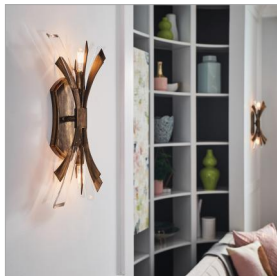

PRODUCT DETAILS:

- Suitable for use in dry (indoor) locations as defined by NEC and CEC. Meets United States UL Underwriters Laboratories & CSA Canadian Standards Association Product Safety Standards.
- Fixture can be mounted horizontally.
- Luxurious gold finish with opulent sheen
- Merging the best of traditional and modern elements with a sophisticated and streamlined look

HINKLEY

HINKLEY
33000 Pin Oak Parkway
Avon Lake, OH 44012

PHONE: (440) 653-5500
Toll Free: 1 (800) 446-5539

hinkley.com