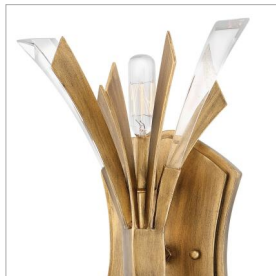

PRODUCT DETAILS:

- Suitable for use in dry (indoor) locations as defined by NEC and CEC. Meets United States UL Underwriters Laboratories & CSA Canadian Standards Association Product Safety Standards.
- Fixture can be mounted horizontally.
- Luxurious gold finish with opulent sheen
- Merging the best of traditional and modern elements with a sophisticated and streamlined look

HINKLEY

HINKLEY
33000 Pin Oak Parkway
Avon Lake, OH 44012

PHONE: (440) 653-5500
Toll Free: 1 (800) 446-5539

hinkley.com