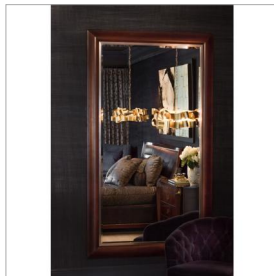

DELFINA

FR48605DXG

LARGE SIX LIGHT LINEAR CHANDELIER

Delfina features a boldly elegant steel ribbon available in Deluxe Gold or Metallic Matte Bronze. This organic shape is both visually intriguing and pleasing as the light flows gently across the overlapping bands.

DETAILS

FINISH:	Deluxe Gold
MATERIAL:	Steel
DIMMABLE:	YES - WITH DIMMABLE LAMP (NOT INCLUDED)

DIMENSIONS

WIDTH:	40"
HEIGHT:	10"
DEPTH:	16
WEIGHT:	9lb

LIGHT SOURCE

LIGHT SOURCE:	Socketed
WATTAGE:	6-5w Cand. LED, 60w Equiv.
VOLTAGE:	120v

MOUNTING

CANOPY:	4.5"W X 8"L
LEAD WIRE:	1 X 144"

SHIPPING

CARTON LENGTH:	44.4
CARTON WIDTH:	22.5
CARTON HEIGHT:	12.9
CARTON WEIGHT:	14

PRODUCT DETAILS:

- Dry Rated
- This fixture is oval in shape
- Bold silhouette with dramatic details creates a modern statement
- This design features a luxurious gold finish with an opulent sheen

HINKLEY

HINKLEY
33000 Pin Oak Parkway
Avon Lake, OH 44012

PHONE: (440) 653-5500
Toll Free: 1 (800) 446-5539

hinkley.com