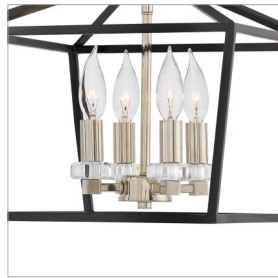

STINSON

3533BK

MEDIUM SEMI-FLUSH MOUNT

For a classic statement-maker, Stinson hits the mark. A robust open and airy cage, designed for maximum impact in a bold Black and Polished Nickel finish, is accompanied by refined sparkling crystal accents to create the perfect mix of traditional appeal and industrial panache.

DETAILS

FINISH:	Black
MATERIAL:	Steel
DIMMABLE:	YES - WITH DIMMABLE LAMP (NOT INCLUDED)

DIMENSIONS

WIDTH:	13"
HEIGHT:	13.5"
WEIGHT:	5lb

LIGHT SOURCE

LIGHT SOURCE:	Socketed
WATTAGE:	4-5w Cand. LED, 60w Equiv.
VOLTAGE:	120v

MOUNTING

CANOPY:	5" Sq.
---------	--------

SHIPPING

CARTON LENGTH:	15.5
CARTON WIDTH:	15.5
CARTON HEIGHT:	15.5
CARTON WEIGHT:	8

PRODUCT DETAILS:

- Suitable for use in dry (indoor) locations as defined by NEC and CEC. Meets United States UL Underwriters Laboratories & CSA Canadian Standards Association Product Safety Standards.
- Merging the best of traditional and modern elements with a sophisticated and streamlined look