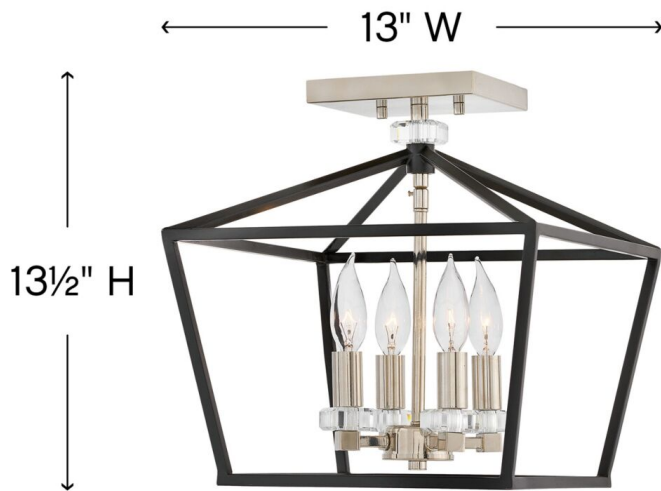

STINSON

3533BK

MEDIUM SEMI-FLUSH MOUNT

For a classic statement-maker, Stinson hits the mark. A robust open and airy cage, designed for maximum impact in a bold Black and Polished Nickel finish, is accompanied by refined sparkling crystal accents to create the perfect mix of traditional appeal and industrial panache.

DETAILS

FINISH:	Black
MATERIAL:	Steel
DIMMABLE:	YES - WITH DIMMABLE LAMP (NOT INCLUDED)

DIMENSIONS

WIDTH:	13"
HEIGHT:	13.5"
WEIGHT:	5lb

LIGHT SOURCE

LIGHT SOURCE:	Socketed
WATTAGE:	4-5w Cand. LED, 60w Equiv.
VOLTAGE:	120v

MOUNTING

CANOPY:	5" Sq.
---------	--------

SHIPPING

CARTON LENGTH:	15.5
CARTON WIDTH:	15.5
CARTON HEIGHT:	15.5
CARTON WEIGHT:	8

PRODUCT DETAILS:

- Suitable for use in dry (indoor) locations as defined by NEC and CEC. Meets United States UL Underwriters Laboratories & CSA Canadian Standards Association Product Safety Standards.
- Merging the best of traditional and modern elements with a sophisticated and streamlined look