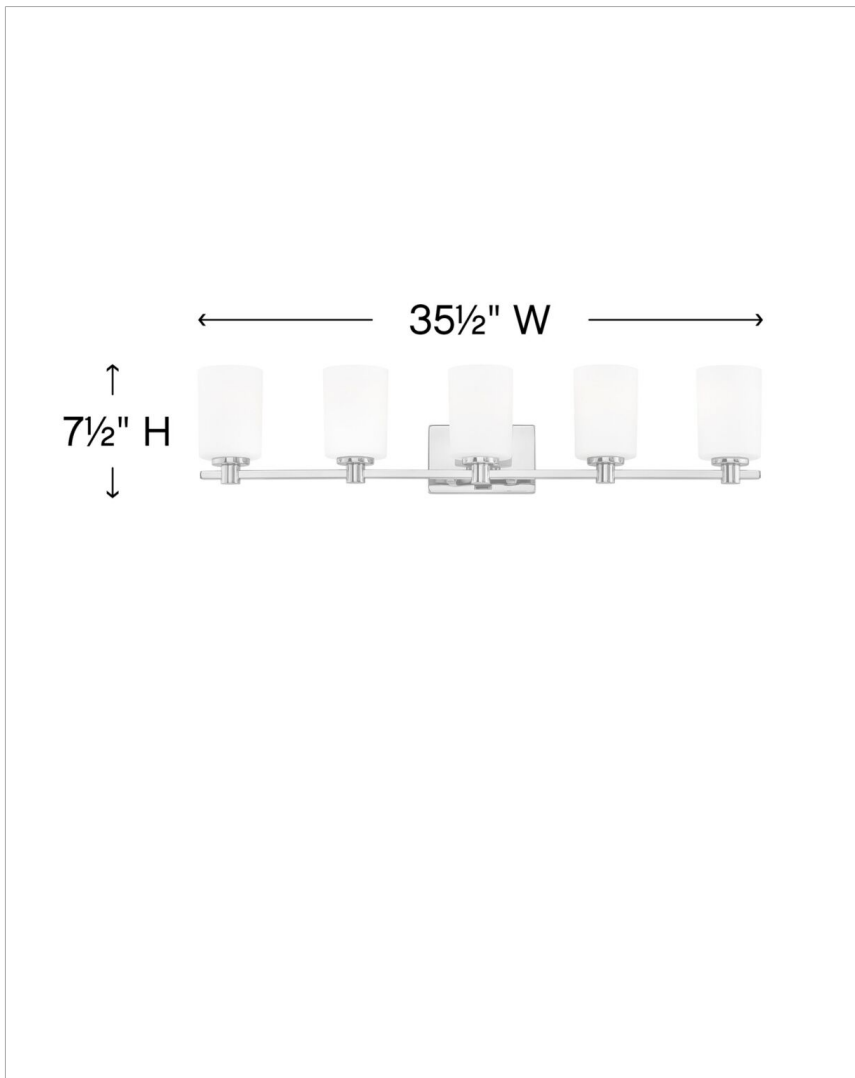

KARLIE

54625CM

FIVE LIGHT VANITY

Karlie's clean design is transitional in style and will complement a variety of décor. Featuring precision die-cast cups and cylindrical, etched opal glass, it is available in Brushed Nickel and Chrome.

DETAILS	
FINISH:	Chrome
MATERIAL:	Steel
GLASS:	Etched Opal
DIMMABLE:	YES, WITH DIMMABLE LAMP (NOT INCLUDED)

DIMENSIONS	
WIDTH:	35.5"
HEIGHT:	7.5"
WEIGHT:	7.8lb
BACK PLATE:	7.25"W X 4.5"H
EXTENSION:	6"
TOP TO OUTLET:	5.5"

LIGHT SOURCE	
LIGHT SOURCE:	Socketed
WATTAGE:	37970
VOLTAGE:	120v

SHIPPING	
CARTON LENGTH:	39.8
CARTON WIDTH:	9.5
CARTON HEIGHT:	8.5
CARTON WEIGHT:	9.7

PRODUCT DETAILS:

- Mounting hardware is hidden on the back plate to ensure a clean silhouette
- Fixture can be mounted either up or down
- Suitable for use in damp locations as defined by NEC and CEC. Meets United States UL Underwriters Laboratories & CSA Canadian Standards Association Product Safety Standards.
- Merging the best of traditional and modern elements with a sophisticated and streamlined look
- Sparkling chrome with reflective finish