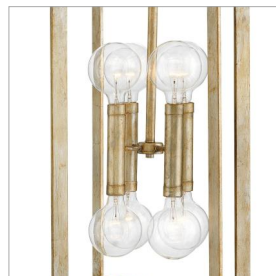

TINSLEY

3108SL

LARGE OPEN FRAME

Sleek and sophisticated, Tinsley gracefully blends updated traditional elements with Art Deco flair. These artfully crafted designs impart a soft yet dramatic statement in a luxurious Silver Leaf finish.

DETAILS	
FINISH:	Silver Leaf
MATERIAL:	Steel
SLOPE DEGREE:	90
DIMMABLE:	YES - WITH DIMMABLE LAMP (NOT INCLUDED)

DIMENSIONS	
WIDTH:	16"
HEIGHT:	40.8"
WEIGHT:	17.5lb

LIGHT SOURCE	
LIGHT SOURCE:	Socketed
WATTAGE:	8-10w Med. LED, 100w Equiv. or 8-100w Med.
VOLTAGE:	120v

MOUNTING	
CANOPY:	5.25" Sq.
LEAD WIRE:	1 X 144"

SHIPPING	
CARTON LENGTH:	20
CARTON WIDTH:	19.5
CARTON HEIGHT:	34
CARTON WEIGHT:	24

PRODUCT DETAILS:

- Suitable for use in dry (indoor) locations as defined by NEC and CEC. Meets United States UL Underwriters Laboratories & CSA Canadian Standards Association Product Safety Standards.
- This item may be hung on a sloped ceiling
- Luxurious gold finish with opulent sheen
- Merging the best of traditional and modern elements with a sophisticated and streamlined look
- Ideal for vintage filament bulbs (not included)
- Ideal for g-style bulbs (not included)