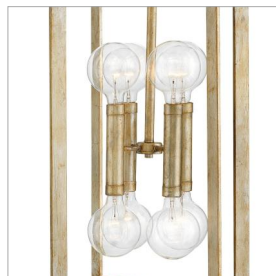

TINSLEY

3108SL

LARGE OPEN FRAME

Sleek and sophisticated, Tinsley gracefully blends updated traditional elements with Art Deco flair. These artfully crafted designs impart a soft yet dramatic statement in a luxurious Silver Leaf finish.

DETAILS	
FINISH:	Silver Leaf
MATERIAL:	Steel
SLOPE DEGREE:	90
DIMMABLE:	No

DIMENSIONS	
WIDTH:	16"
HEIGHT:	40.8"
WEIGHT:	17.5lb

LIGHT SOURCE	
LIGHT SOURCE:	Socketed
WATTAGE:	8-10w Med. LED, 100w Equiv. or 8-100w Med.
VOLTAGE:	120v

MOUNTING	
CANOPY:	5.25" Sq.
LEAD WIRE:	1 X 144"

SHIPPING	
CARTON LENGTH:	20
CARTON WIDTH:	19.5
CARTON HEIGHT:	34
CARTON WEIGHT:	24

PRODUCT DETAILS:

- This item may be hung on a sloped ceiling
- Suitable for use in dry (indoor) locations as defined by NEC and CEC. Meets United States UL Underwriters Laboratories & CSA Canadian Standards Association Product Safety Standards.
- Ideal for vintage filament bulbs (not included)
- Ideal for g-style bulbs (not included)
- Merging the best of traditional and modern elements with a sophisticated and streamlined look
- Luxurious gold finish with opulent sheen