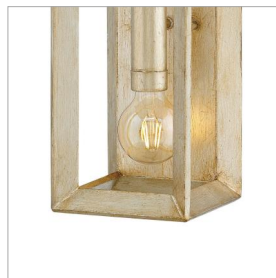

TINSLEY

3102SL

TWO LIGHT SCONCE

Sleek and sophisticated, Tinsley gracefully blends updated traditional elements with Art Deco flair. These artfully crafted designs impart a soft yet dramatic statement in a luxurious Silver Leaf finish.

DETAILS	
FINISH:	Silver Leaf
MATERIAL:	Steel
DIMMABLE:	No

DIMENSIONS	
WIDTH:	7.3"
HEIGHT:	17.3"
WEIGHT:	5.5lb
BACK PLATE:	6.75"W X 17"H
EXTENSION:	7.3"
TOP TO OUTLET:	8.75"

LIGHT SOURCE	
LIGHT SOURCE:	LED Lamp, Socket
WATTAGE:	2-10w Med. LED, 100w Equiv. or 2-100w Med.
VOLTAGE:	120v

SHIPPING	
CARTON LENGTH:	10
CARTON WIDTH:	10
CARTON HEIGHT:	21
CARTON WEIGHT:	7

PRODUCT DETAILS:

- Suitable for use in dry (indoor) locations as defined by NEC and CEC. Meets United States UL Underwriters Laboratories & CSA Canadian Standards Association Product Safety Standards
- Ideal for vintage filament bulbs (not included)
- Ideal for globe style bulbs (not included)
- Merging the best of traditional and modern elements, with a sophisticated and streamlined silhouette perfect for any space
- Luxurious gold finish with opulent sheen