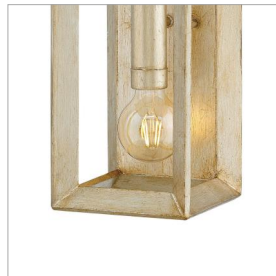

TINSLEY

3102SL

TWO LIGHT SCONCE

Sleek and sophisticated, Tinsley gracefully blends updated traditional elements with Art Deco flair. These artfully crafted designs impart a soft yet dramatic statement in a luxurious Silver Leaf finish.

DETAILS	
FINISH:	Silver Leaf
MATERIAL:	Steel
DIMMABLE:	No

DIMENSIONS	
WIDTH:	7.3"
HEIGHT:	17.3"
WEIGHT:	5.5lb
BACK PLATE:	6.75"W X 17"H
EXTENSION:	7.3"
TOP TO OUTLET:	8.75"

LIGHT SOURCE	
LIGHT SOURCE:	Socketed
WATTAGE:	2-10w Med. LED, 100w Equiv. or 2-100w Med.
VOLTAGE:	120v

SHIPPING	
CARTON LENGTH:	10
CARTON WIDTH:	10
CARTON HEIGHT:	21
CARTON WEIGHT:	7

PRODUCT DETAILS:

- Suitable for use in dry (indoor) locations as defined by NEC and CEC. Meets United States UL Underwriters Laboratories & CSA Canadian Standards Association Product Safety Standards.
- Ideal for vintage filament bulbs (not included)
- Ideal for g-style bulbs (not included)
- Merging the best of traditional and modern elements with a sophisticated and streamlined look
- Luxurious gold finish with opulent sheen