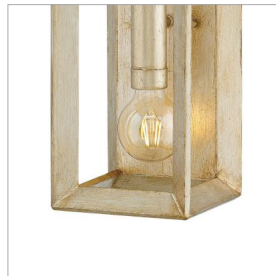

TINSLEY

3102SL

TWO LIGHT SCONCE

Sleek and sophisticated, Tinsley gracefully blends updated traditional elements with Art Deco flair. These artfully crafted designs impart a soft yet dramatic statement in a luxurious Silver Leaf finish.

DETAILS	
FINISH:	Silver Leaf
MATERIAL:	Steel
DIMMABLE:	YES - WITH DIMMABLE LAMP (NOT INCLUDED)

DIMENSIONS	
WIDTH:	7.3"
HEIGHT:	17.3"
WEIGHT:	5.5lb
BACK PLATE:	6.75"W X 17"H
EXTENSION:	7.3"
TOP TO OUTLET:	8.7500"

LIGHT SOURCE	
LIGHT SOURCE:	Socketed
WATTAGE:	2-10w Med. LED, 100w Equiv. or 2-100w Med.
VOLTAGE:	120v

SHIPPING	
CARTON LENGTH:	10
CARTON WIDTH:	10
CARTON HEIGHT:	21
CARTON WEIGHT:	7

PRODUCT DETAILS:

- Suitable for use in dry (indoor) locations as defined by NEC and CEC. Meets United States UL Underwriters Laboratories & CSA Canadian Standards Association Product Safety Standards.
- Luxurious gold finish with opulent sheen
- Merging the best of traditional and modern elements with a sophisticated and streamlined look
- Ideal for vintage filament bulbs (not included)
- Ideal for g-style bulbs (not included)

HINKLEY

HINKLEY
33000 Pin Oak Parkway
Avon Lake, OH 44012

PHONE: (440) 653-5500
Toll Free: 1 (800) 446-5539

hinkley.com