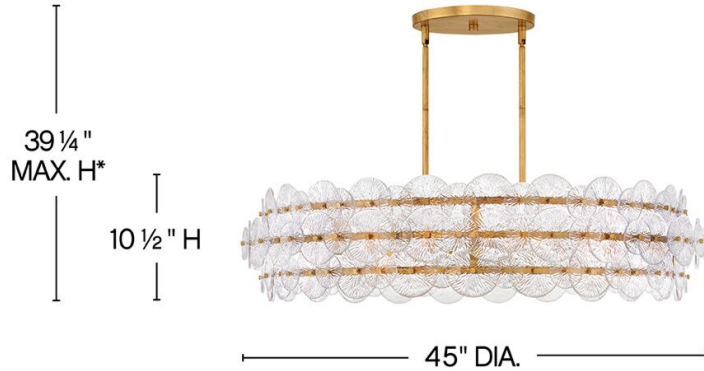

RENE

FR30124DA

LARGE DRUM CHANDELIER

Rene radiates light through multiple layers of beautiful, pressed glass disks. Rene's signature touch highlights a Distressed Brass or Glacial finish, evoking both transitional and glam influences.

DETAILS	
FINISH:	Distressed Brass
MATERIAL:	Steel
GLASS:	Clear Pressed
DIMMABLE:	YES - WITH DIMMABLE LAMP (NOT INCLUDED)

DIMENSIONS	
WIDTH:	45"
HEIGHT:	10.5"
WEIGHT:	65.8lb

LIGHT SOURCE	
LIGHT SOURCE:	Socketed
WATTAGE:	8-12w Med. LED, 40w Equiv.
VOLTAGE:	120v

MOUNTING	
CANOPY:	12" Dia.
LEAD WIRE:	1 X 144"
MAX HEIGHT:	39.3

SHIPPING	
CARTON LENGTH:	48
CARTON WIDTH:	48
CARTON HEIGHT:	11
CARTON WEIGHT:	85.4

*Maximum achievable height with stems included.

PRODUCT DETAILS: