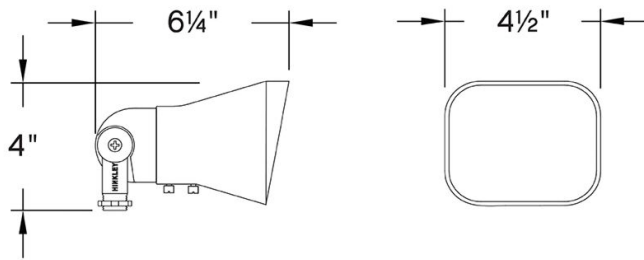

DETAILS	
FINISH:	Bronze
MATERIAL:	Aluminum
GLASS:	Frosted
DIMMABLE:	YES - WITH DIMMABLE LAMP (NOT INCLUDED)

DIMENSIONS	
WIDTH:	4.5"
HEIGHT:	4"
DEPTH:	4.5
WEIGHT:	1.5lb

LIGHT SOURCE	
LIGHT SOURCE:	Socketed
WATTAGE:	1-12w GU10, 60w Equiv.
VOLTAGE:	120v

MOUNTING	
LEAD WIRE:	1 X 36"

SHIPPING	
CARTON LENGTH:	9.8
CARTON WIDTH:	7.5
CARTON HEIGHT:	6.3
CARTON WEIGHT:	1.9

PRODUCT DETAILS:

- Suitable for use in wet (outdoor direct rain) locations as defined by NEC and CEC. Meets United States UL Underwriters Laboratories & CSA Canadian Standards Association Product Safety Standards
- For more information on how to control your landscape lighting via the Hinkley Home Automation App, [click here](#).
- Sophisticated and streamlined design, durable construction and a timeless finish complement any architectural style