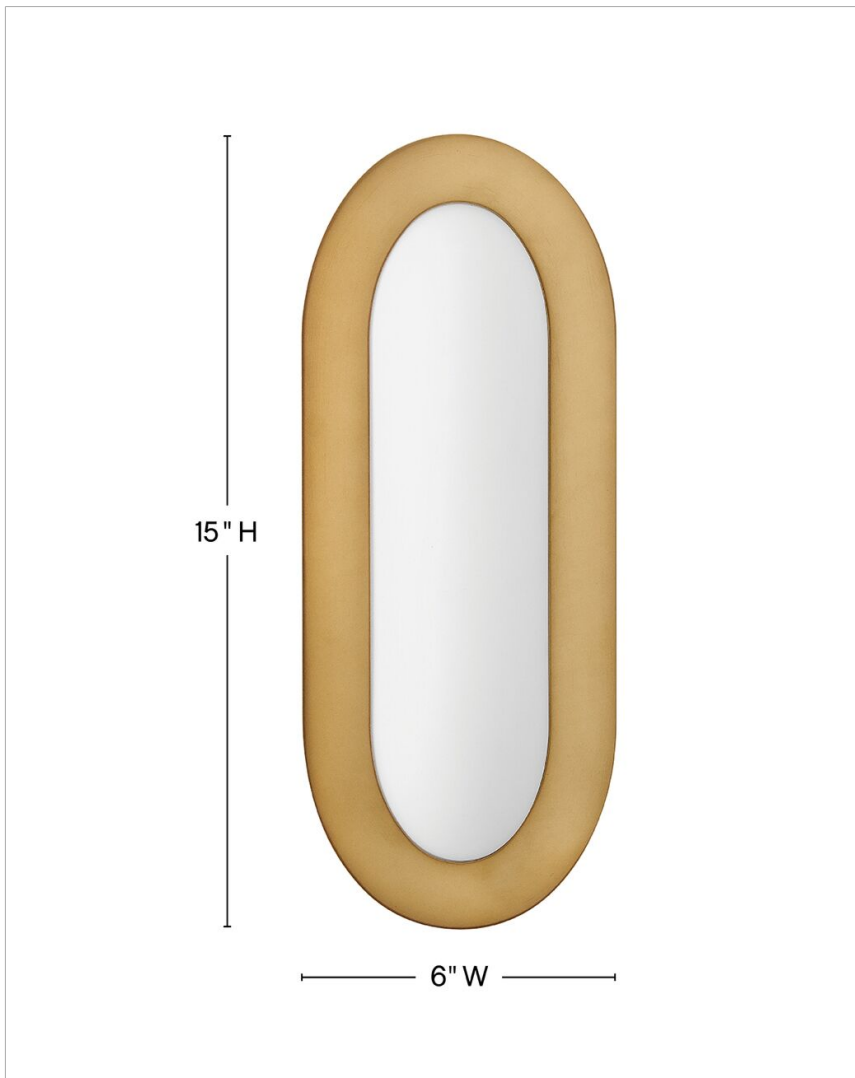

EMME

55162HB

MEDIUM LED VANITY

Beautifully retro, Emme showcases a midcentury-inspired elliptical design. Etched opal glass surrounded by a robust, oversized frame creates a vintage feel and soft, warm illumination. Versatile sconce silhouettes feature concealed on/off switches and removable cords to complement any bathroom, kitchen, or living space.

DETAILS	
FINISH:	Heritage Brass
MATERIAL:	Steel
GLASS:	Etched Opal
DIMMABLE:	YES - CL TYPE DIMMER (SSL7A)

DIMENSIONS	
WIDTH:	6"
HEIGHT:	15"
WEIGHT:	4.3lb
BACK PLATE:	5"W X 14"H
EXTENSION:	3"
TOP TO OUTLET:	7.5"

LIGHT SOURCE	
LIGHT SOURCE:	Integrated LED
LED NAME:	EB12W30K921
WATTAGE:	12w LED *Included
VOLTAGE:	120v
COLOR TEMP:	3000
LUMENS:	930
CRI:	90
INCANDESCENT EQUIVALENCY:	1 x 75w
DIMMABLE:	YES - CL TYPE DIMMER (SSL7A)

SHIPPING	
CARTON LENGTH:	17.5
CARTON WIDTH:	8.5
CARTON HEIGHT:	7.5
CARTON WEIGHT:	5.5

PRODUCT DETAILS:

- Fixture can be mounted horizontally.
- Suitable for use in damp locations as defined by NEC and CEC. Meets United States UL Underwriters Laboratories & CSA Canadian Standards Association Product Safety Standards.
- LED components carry a 5-year limited warranty
- Bold silhouette with dramatic details creates a modern statement
- Features On/Off switch
- Fixture can be mounted vertically
- ADA compliant
- Mounting hardware is hidden on the back plate to ensure a clean silhouette