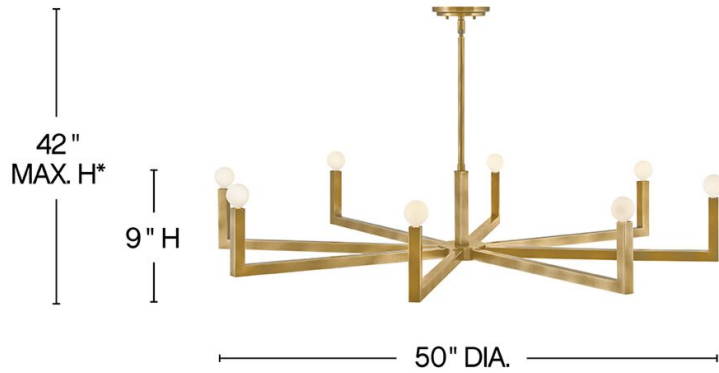

EZRA

45049HB

LARGE SINGLE TIER CHANDELIER

The Ezra family stunningly pairs minimalist elegance with an industrial edge. The strong square arms, sharp angles, and bold silhouette add dimensional appeal, bringing interest to dining rooms, foyers, kitchens, and beyond. Pairing Ezra with a globe-style bulb nails down the transitional, mid-century modern vibe.

*Maximum achievable height with stems included.

DETAILS	
FINISH:	Heritage Brass
MATERIAL:	Steel
SLOPE DEGREE:	90
DIMMABLE:	YES - WITH DIMMABLE LAMP (NOT INCLUDED)

DIMENSIONS	
WIDTH:	50"
HEIGHT:	9"
WEIGHT:	13.9lb

LIGHT SOURCE	
LIGHT SOURCE:	Socketed
WATTAGE:	8-5w Cand. LED, 60w Equiv.
VOLTAGE:	120v

MOUNTING	
CANOPY:	5.5" Dia.
LEAD WIRE:	1 X 120"
MAX HEIGHT:	42

SHIPPING	
CARTON LENGTH:	49
CARTON WIDTH:	49
CARTON HEIGHT:	9.5
CARTON WEIGHT:	28.9

PRODUCT DETAILS:

- Suitable for use in dry (indoor) locations as defined by NEC and CEC. Meets United States UL Underwriters Laboratories & CSA Canadian Standards Association Product Safety Standards.
- This fixture includes multiple down stems in various lengths to customize the installation height of the fixture, including one 6" stem and two 12" stems
- This item may be hung on a sloped ceiling
- Bold silhouette with dramatic details creates a modern statement
- Shown with G16.5 bulbs (not included)