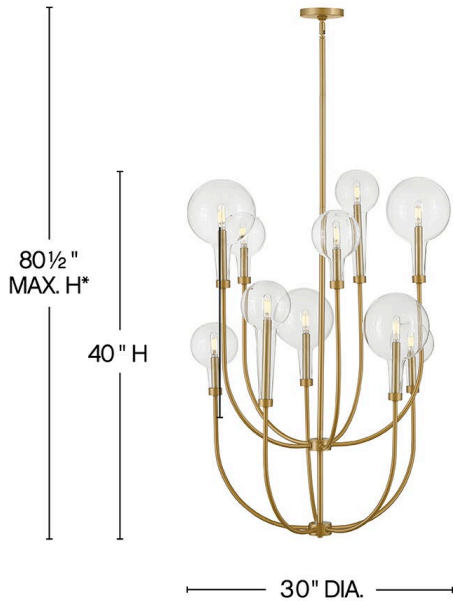

ALCHEMY

30527LCB

MEDIUM MULTI TIER CHANDELIER

Inspired by the vintage flasks of a chemistry classroom, Alchemy is a unique statement piece. Its tapered globes instantly stand out in a variety of spaces, while the open silhouette enhances its sophisticated edge.

DETAILS	
FINISH:	Lacquered Brass
MATERIAL:	Steel
GLASS:	Clear
SLOPE DEGREE:	90
DIMMABLE:	YES - WITH DIMMABLE LAMP (NOT INCLUDED)

DIMENSIONS	
WIDTH:	30"
HEIGHT:	40"
WEIGHT:	14.8lb

LIGHT SOURCE	
LIGHT SOURCE:	Socketed
WATTAGE:	10-5w Cand. LED, 60w Equiv.
VOLTAGE:	120v

MOUNTING	
CANOPY:	4.75" Dia.
LEAD WIRE:	1 X 120"
MAX HEIGHT:	80.5

SHIPPING	
CARTON LENGTH:	28
CARTON WIDTH:	28
CARTON HEIGHT:	38.8
CARTON WEIGHT:	35.8

*Maximum achievable height with stems included.

PRODUCT DETAILS:

- Can be hung on a sloped ceiling
- Includes (1) 6" stem and (3) 12" stems to customize hanging height
- Dry Rated
- T6 or T8 bulbs required (not included)
- Merging the best of traditional and modern elements with a sophisticated and streamlined look