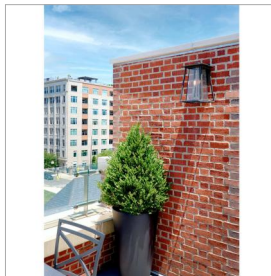

PRODUCT DETAILS:

- Images are for reference purpose only and may not be pictured with the specified LED filament bulb
- Wet Rated
- Outdoor finishes carry a 2-year warranty
- LED Bulbs carry a 3-year limited warranty
- Sophisticated and streamlined design, durable construction and a timeless finish complement any architectural style
- Lumiglo™ LED bulb included for softer light with a warm ambient glow
- Aluminum material ensures this piece can withstand strenuous outdoor conditions
- Mounted at a point of entry, wall mount lights provide safety and security with a welcoming element

HINKLEY

HINKLEY
33000 Pin Oak Parkway
Avon Lake, OH 44012

PHONE: (440) 653-5500
Toll Free: 1 (800) 446-5539

hinkley.com