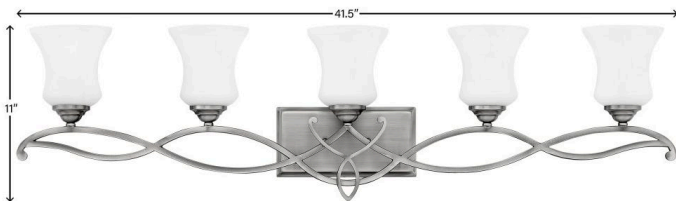

### EXTRA LARGE FIVE LIGHT VANITY

Brooke's updated traditional look features a minimalist forged scroll design in Antique Nickel and Olde Bronze that elegantly complements its etched opal glass.

DETAILS	
FINISH:	Antique Nickel
MATERIAL:	Metal
GLASS:	Etched Opal
DIMMABLE:	YES - WITH DIMMABLE LAMP (NOT INCLUDED)

DIMENSIONS	
WIDTH:	41.5"
HEIGHT:	11"
WEIGHT:	7.5lb
BACK PLATE:	9.25"W X 4.5"H
EXTENSION:	6.3"
TOP TO OUTLET:	7"

LIGHT SOURCE	
LIGHT SOURCE:	Socketed
WATTAGE:	5-14w Med. LED, 100w Equiv.
VOLTAGE:	120v

SHIPPING	
CARTON LENGTH:	44
CARTON WIDTH:	10
CARTON HEIGHT:	11
CARTON WEIGHT:	12.3

#### PRODUCT DETAILS:

- This fixture can be mounted either up or down to best fit your space
- Damp Rated
- Merging the best of traditional and modern elements with a sophisticated and streamlined look