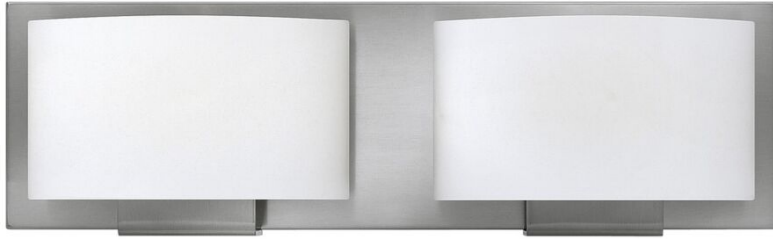

MILA

53552BN-LED

TWO LIGHT VANITY

Mila's modern design captivates with sleek symmetry as the elongated shades appear to float next to angled panel transitions to create a seamless form.

DETAILS	
FINISH:	Brushed Nickel
MATERIAL:	Steel
GLASS:	Etched Opal
DIMMABLE:	YES - CL TYPE DIMMER (SSL7A)

DIMENSIONS	
WIDTH:	16"
HEIGHT:	5"
WEIGHT:	4.5lb
BACK PLATE:	16"W X 5"H
EXTENSION:	4"
TOP TO OUTLET:	2.5"

LIGHT SOURCE	
LIGHT SOURCE:	Socketed
LED NAME:	EG9L-4.5
WATTAGE:	2-4.50w G9 LED *Included
VOLTAGE:	120v
COLOR TEMP:	3000
LUMENS:	900
CRI:	90
INCANDESCENT EQUIVALENCY:	2 x 40w
DIMMABLE:	YES - CL TYPE DIMMER (SSL7A)

SHIPPING	
CARTON LENGTH:	19
CARTON WIDTH:	8
CARTON HEIGHT:	6.5
CARTON WEIGHT:	5

PRODUCT DETAILS:

- Fixture can be mounted either up or down
- Suitable for use in damp locations as defined by NEC and CEC. Meets United States UL Underwriters Laboratories & CSA Canadian Standards Association Product Safety Standards.
- Bold silhouette with dramatic details creates a modern statement
- LED Bulbs carry a 3-year limited warranty
- ADA compliant
- Mounting hardware is hidden on the back plate to ensure a clean silhouette