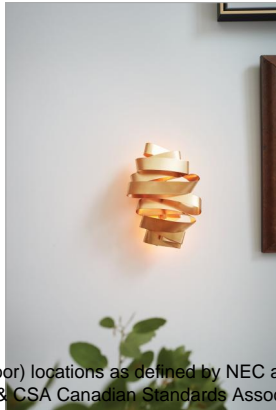

DELFINA

FR48602DXG

TWO LIGHT SCONCE

Delfina features a boldly elegant steel ribbon available in Deluxe Gold or Metallic Matte Bronze. This organic shape is both visually intriguing and pleasing as the light flows gently across the overlapping bands.

DETAILS	
FINISH:	Deluxe Gold
MATERIAL:	Steel
DIMMABLE:	YES - WITH DIMMABLE LAMP (NOT INCLUDED)

DIMENSIONS	
WIDTH:	9"
HEIGHT:	12"
WEIGHT:	1.8lb
BACK PLATE:	4.5" Sq.
EXTENSION:	6"
TOP TO OUTLET:	6"

LIGHT SOURCE	
LIGHT SOURCE:	Socketed
WATTAGE:	2-5w Cand. LED, 60w Equiv.
VOLTAGE:	120v

SHIPPING	
CARTON LENGTH:	17
CARTON WIDTH:	12.5
CARTON HEIGHT:	8
CARTON WEIGHT:	4

PRODUCT DETAILS:

- Suitable for use in dry (indoor) locations as defined by NEC and CEC. Meets United States UL Underwriters Laboratories & CSA Canadian Standards Association Product Safety Standards.
- Bold silhouette with dramatic details creates a modern statement
- Luxurious gold finish with opulent sheen

HINKLEY

HINKLEY
33000 Pin Oak Parkway
Avon Lake, OH 44012

PHONE: (440) 653-5500
Toll Free: 1 (800) 446-5539

hinkley.com