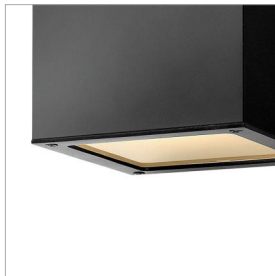

KUBE

1768SK

SMALL DOWN LIGHT WALL MOUNT LANTERN

A collection of sleek designs, Kube's contemporary style featuring solid aluminum construction provides a chic, minimalist statement to complement a variety of exteriors.

DETAILS	
FINISH:	Satin Black
MATERIAL:	Aluminum
GLASS:	Etched Lens
DIMMABLE:	YES - 0-10V TYPE DIMMER ONLY

DIMENSIONS	
WIDTH:	6"
HEIGHT:	6"
WEIGHT:	3.5lb
BACK PLATE:	4.5" Sq.
EXTENSION:	6.8"
TOP TO OUTLET:	3"

SHIPPING	
CARTON LENGTH:	8.5
CARTON WIDTH:	8.5
CARTON HEIGHT:	9.5
CARTON WEIGHT:	4

PRODUCT DETAILS:

- LED components carry a 5-year limited warranty
- Suitable for use in wet (outdoor direct rain) locations as defined by NEC and CEC. Meets United States UL Underwriters Laboratories & CSA Canadian Standards Association Product Safety Standards
- 2-year finish warranty
- Equipped with a 120/277 universal driver. 0-10 dimming.
- Bold lines and a clean, minimalist style complement contemporary architecture
- Fixture is Dark Sky compliant and engineered to minimize light glare upward into the night sky