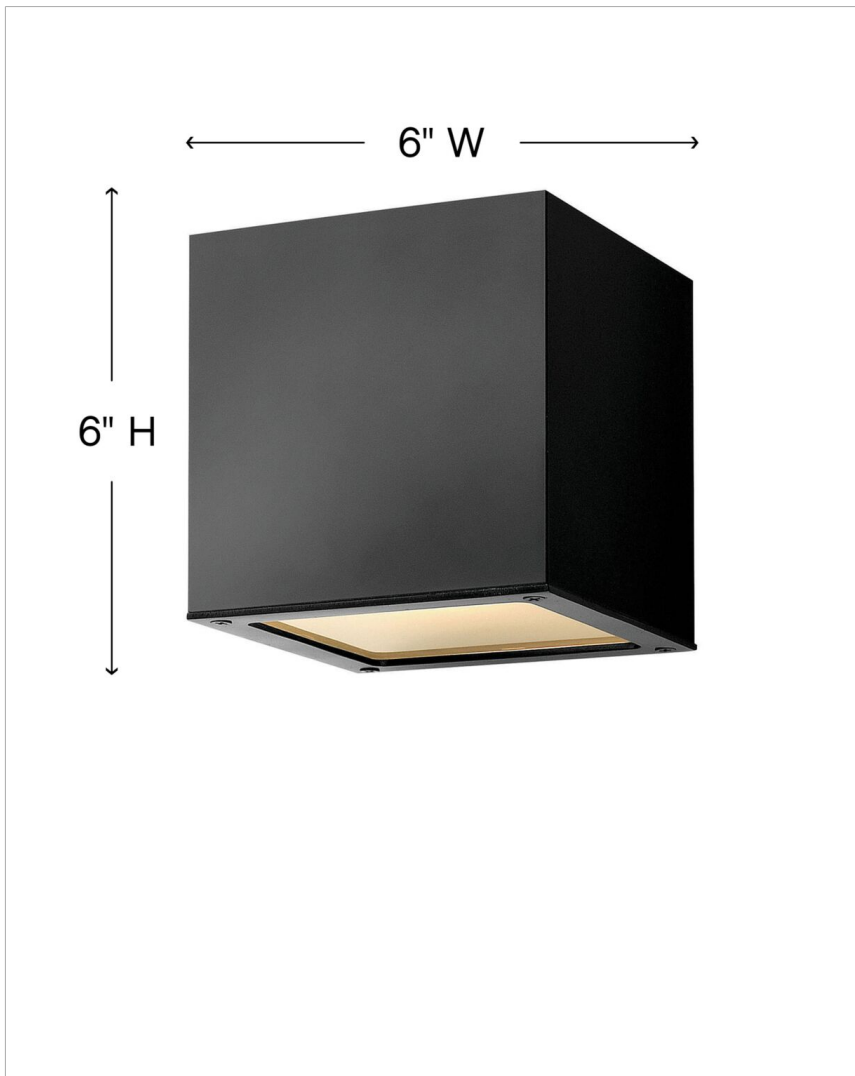

KUBE

1768SK

SMALL DOWN LIGHT WALL MOUNT LANTERN

A collection of sleek designs, Kube's contemporary style featuring solid aluminum construction provides a chic, minimalist statement to complement a variety of exteriors.

DETAILS	
FINISH:	Satin Black
MATERIAL:	Aluminum
GLASS:	Etched Lens
DIMMABLE:	YES - 0-10V TYPE DIMMER ONLY

DIMENSIONS	
WIDTH:	6"
HEIGHT:	6"
WEIGHT:	3.5lb
BACK PLATE:	4.5" Sq.
EXTENSION:	6.8"
TOP TO OUTLET:	3"

LIGHT SOURCE	
LIGHT SOURCE:	Integrated LED
LED NAME:	LC1-60
WATTAGE:	7.50w LED *Included
VOLTAGE:	120v/277v
LUMENS:	600
CRI:	96
INCANDESCENT EQUIVALENCY:	1 x 60w
DIMMABLE:	YES - 0-10V TYPE DIMMER ONLY

SHIPPING	
CARTON LENGTH:	8.5
CARTON WIDTH:	8.5
CARTON HEIGHT:	9.5
CARTON WEIGHT:	4

PRODUCT DETAILS:

- LED components carry a 5-year limited warranty
- Suitable for use in wet (outdoor direct rain) locations as defined by NEC and CEC. Meets United States UL Underwriters Laboratories & CSA Canadian Standards Association Product Safety Standards
- 2-year finish warranty
- Equipped with a 120/277 universal driver. 0-10 dimming.
- Bold lines and a clean, minimalist style complement contemporary architecture
- Fixture is Dark Sky compliant and engineered to minimize light glare upward into the night sky