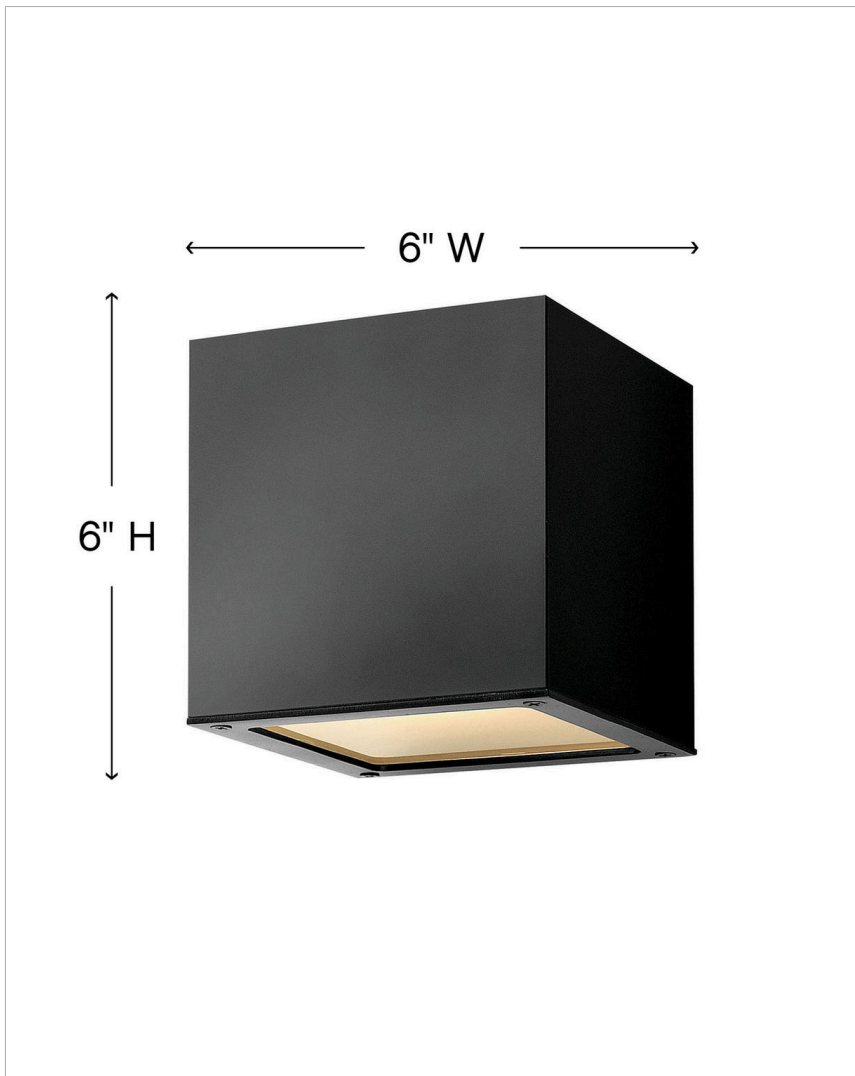

### EXTRA SMALL LED DOWN LIGHT SCONCE

A collection of sleek designs, Kube's contemporary style featuring solid aluminum construction provides a chic, minimalist statement to complement a variety of exteriors.

DETAILS	
FINISH:	Satin Black
MATERIAL:	Aluminum
GLASS:	Etched Lens
DIMMABLE:	YES - UNIVERSAL DIMMING

DIMENSIONS	
WIDTH:	6"
HEIGHT:	6"
WEIGHT:	3.5lb
BACK PLATE:	4.5" Sq.
EXTENSION:	6.8"
TOP TO OUTLET:	3"

LIGHT SOURCE	
LIGHT SOURCE:	Integrated LED
LED NAME:	LC1-60
WATTAGE:	7.50w LED *Included
VOLTAGE:	120v/277v
LUMENS:	600
CRI:	96
INCANDESCENT EQUIVALENCY:	1 x 60w
DIMMABLE:	YES - UNIVERSAL DIMMING

SHIPPING	
CARTON LENGTH:	8.5
CARTON WIDTH:	8.5
CARTON HEIGHT:	9.5
CARTON WEIGHT:	4