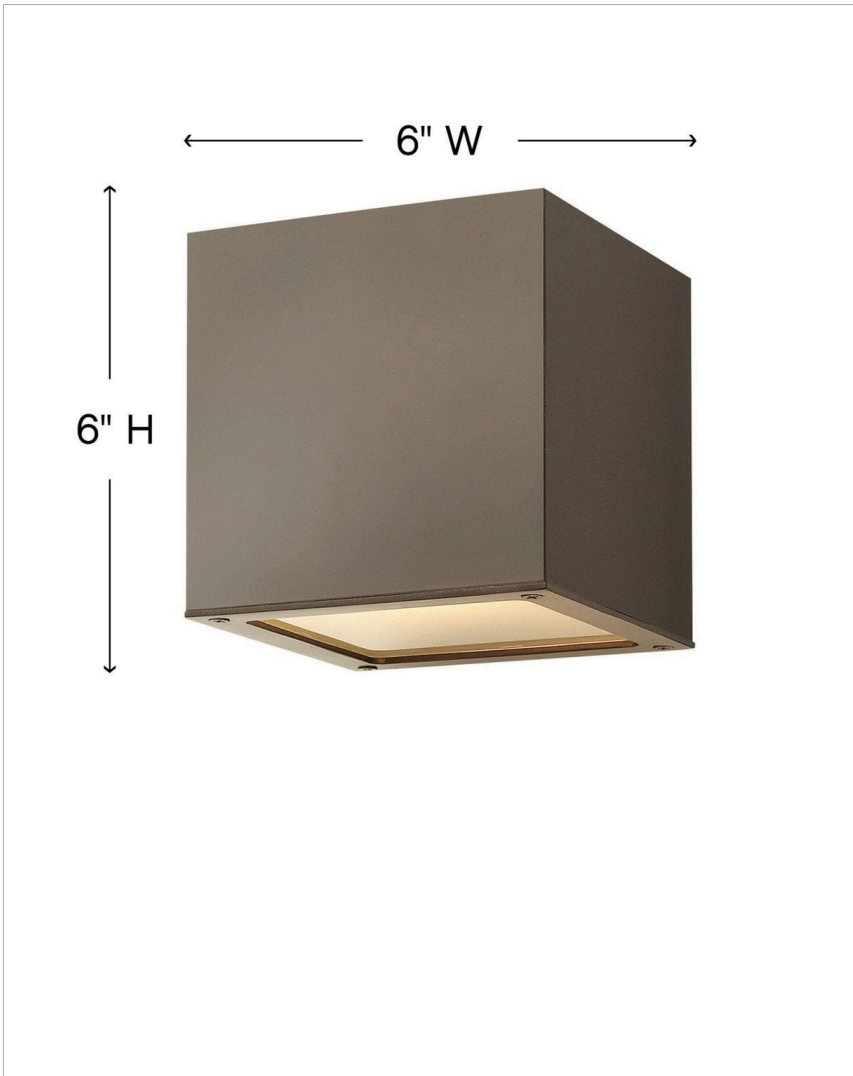

KUBE

1768BZ

SMALL DOWN LIGHT WALL MOUNT LANTERN

A collection of sleek designs, Kube's contemporary style featuring solid aluminum construction provides a chic, minimalist statement to complement a variety of exteriors.

DETAILS	
FINISH:	Bronze
MATERIAL:	Aluminum
GLASS:	Etched Lens
DIMMABLE:	YES - 0-10V TYPE DIMMER ONLY

DIMENSIONS	
WIDTH:	6"
HEIGHT:	6"
WEIGHT:	3.5lb
BACK PLATE:	4.5" Sq.
EXTENSION:	6.8"
TOP TO OUTLET:	3"

LIGHT SOURCE	
LIGHT SOURCE:	Integrated LED
LED NAME:	LC1-60
WATTAGE:	7.50w LED *Included
VOLTAGE:	120v/277v
COLOR TEMP:	3000
LUMENS:	600
CRI:	96
INCANDESCENT EQUIVALENCY:	1 x 60w
DIMMABLE:	YES - 0-10V TYPE DIMMER ONLY

SHIPPING	
CARTON LENGTH:	8.5
CARTON WIDTH:	8.5
CARTON HEIGHT:	9.5
CARTON WEIGHT:	4

PRODUCT DETAILS:

- Suitable for use in wet (outdoor direct rain or sprinkler) locations as defined by NEC and CEC. Meets United States UL Underwriters Laboratories & CSA Canadian Standards Association Product Safety Standards
- Fixture is Dark Sky compliant and engineered to minimize light glare upward into the night sky
- Meets California Energy Commission 2013 & 2016 Title regulations/JA8
- Equipped with a 120/277 universal driver. 0-10 dimming.
- 2 year finish warranty
- LED components carry a 5-year limited warranty
- Bold lines and a clean, minimalist style complement contemporary architecture
- Warm rich light bronze tone