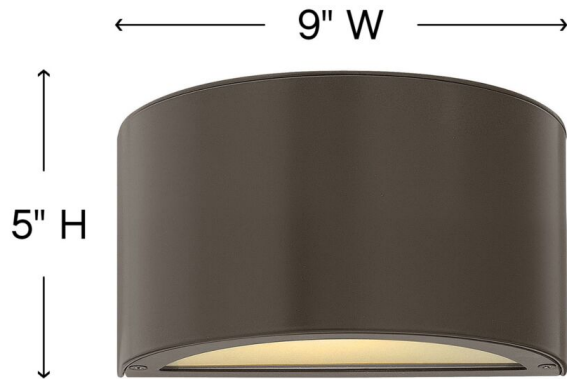

LUNA

1661BZ

SMALL DOWN LIGHT WALL MOUNT LANTERN

Luna is a modern collection of solid aluminum fixtures offered in a unique combination of contemporary styles, including sleek wall lanterns. Luna also offers chic pocket wall sconces and compact ceiling mounts that are ideal for indoors or out.

DETAILS	
FINISH:	Bronze
MATERIAL:	Aluminum
GLASS:	Etched Lens
DIMMABLE:	YES - 0-10V TYPE DIMMER ONLY

DIMENSIONS	
WIDTH:	9"
HEIGHT:	5"
WEIGHT:	3lb
BACK PLATE:	9"W X 5"H
EXTENSION:	4"
TOP TO OUTLET:	2.5000"

SHIPPING	
CARTON LENGTH:	12
CARTON WIDTH:	7
CARTON HEIGHT:	9
CARTON WEIGHT:	3.5

PRODUCT DETAILS:

- LED components carry a 5-year limited warranty
- Suitable for use in wet (outdoor direct rain) locations as defined by NEC and CEC. Meets United States UL Underwriters Laboratories & CSA Canadian Standards Association Product Safety Standards
- 2-year finish warranty
- ADA compliant
- Equipped with a 120/277 universal driver. 0-10 dimming.
- Bold lines and a clean, minimalist style complement contemporary architecture
- Fixture is Dark Sky compliant and engineered to minimize light glare upward into the night sky