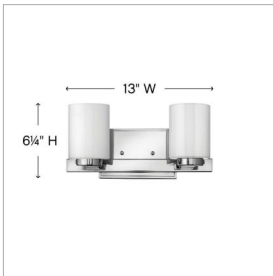

DETAILS	
FINISH:	Chrome
MATERIAL:	Metal
GLASS:	Cased Opal
DIMMABLE:	YES - CL TYPE DIMMER (SSL7A)

DIMENSIONS	
WIDTH:	13"
HEIGHT:	6.3"
WEIGHT:	3lb
BACK PLATE:	6.5"W X 4.5"H
EXTENSION:	5.5"
TOP TO OUTLET:	4"

LIGHT SOURCE	
LIGHT SOURCE:	Socketed
LED NAME:	EG9L-5
WATTAGE:	2-5w G9 LED *Included
VOLTAGE:	120v
LUMENS:	1100
CRI:	90
INCANDESCENT EQUIVALENCY:	2 x 50w
DIMMABLE:	YES - CL TYPE DIMMER (SSL7A)

SHIPPING	
CARTON LENGTH:	16
CARTON WIDTH:	11.5
CARTON HEIGHT:	7
CARTON WEIGHT:	4