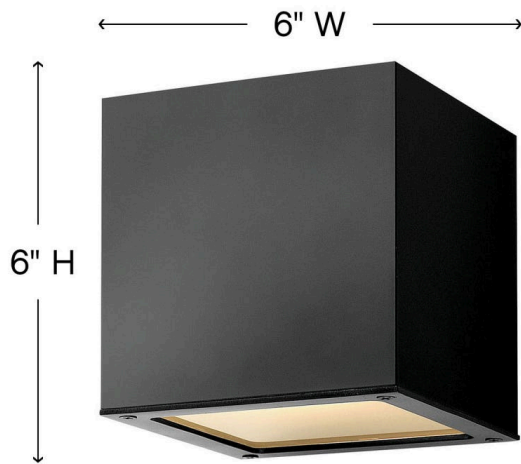

KUBE

1769SK

EXTRA SMALL LED UP/DOWN LIGHT SCONCE

A collection of sleek designs, Kube's contemporary style featuring solid aluminum construction provides a chic, minimalist statement to complement a variety of exteriors.

DETAILS	
FINISH:	Satin Black
MATERIAL:	Aluminum
GLASS:	Etched Lens
DIMMABLE:	YES - CL TYPE DIMMER (SSL7A)

DIMENSIONS	
WIDTH:	6"
HEIGHT:	6"
WEIGHT:	4lb
BACK PLATE:	4.5" Sq.
EXTENSION:	6.8"
TOP TO OUTLET:	3"

LIGHT SOURCE	
LIGHT SOURCE:	Integrated LED
LED NAME:	(2) LC1-60
WATTAGE:	15w LED *Included
VOLTAGE:	120v
LUMENS:	1200
CRI:	96
INCANDESCENT EQUIVALENCY:	2 x 60w
DIMMABLE:	YES - CL TYPE DIMMER (SSL7A)

SHIPPING	
CARTON LENGTH:	8.5
CARTON WIDTH:	9
CARTON HEIGHT:	10
CARTON WEIGHT:	4.5