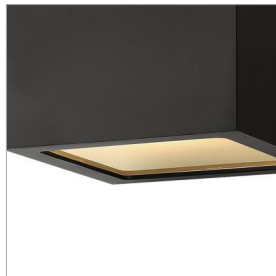

KUBE

1765SK

SMALL FLUSH MOUNT

A collection of sleek designs, Kube's contemporary style featuring solid aluminum construction provides a chic, minimalist statement to complement a variety of exteriors.

DETAILS	
FINISH:	Satin Black
MATERIAL:	Aluminum
GLASS:	Etched Lens
DIMMABLE:	YES - 0-10V TYPE DIMMER ONLY

DIMENSIONS	
WIDTH:	6"
HEIGHT:	3.5"
WEIGHT:	2lb

LIGHT SOURCE	
LIGHT SOURCE:	Integrated LED
LED NAME:	LC1-60
WATTAGE:	7.50w LED *Included
VOLTAGE:	120v/277v
COLOR TEMP:	3000
LUMENS:	600
CRI:	96
INCANDESCENT EQUIVALENCY:	1 x 60w
DIMMABLE:	YES - 0-10V TYPE DIMMER ONLY

MOUNTING	
CANOPY:	6" Sq.

SHIPPING	
CARTON LENGTH:	8.5
CARTON WIDTH:	6
CARTON HEIGHT:	9
CARTON WEIGHT:	3

PRODUCT DETAILS:

- LED components carry a 5-year limited warranty
- Suitable for use in wet (outdoor direct rain) locations as defined by NEC and CEC. Meets United States UL Underwriters Laboratories & CSA Canadian Standards Association Product Safety Standards
- 2-year finish warranty
- Equipped with a 120/277 universal driver. 0-10 dimming.
- Bold lines and a clean, minimalist style complement contemporary architecture
- Fixture is Dark Sky compliant and engineered to minimize light glare upward into the night sky