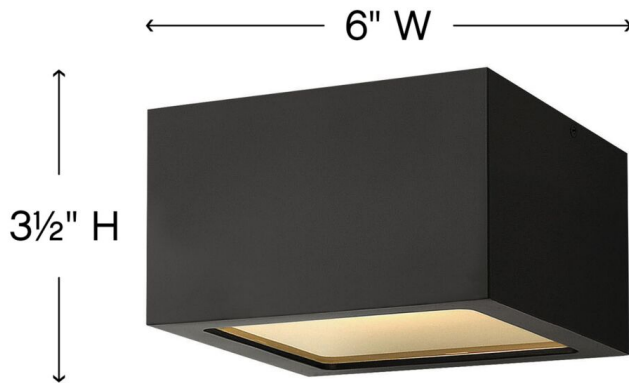

KUBE

1765SK

SMALL FLUSH MOUNT

A collection of sleek designs, Kube's contemporary style featuring solid aluminum construction provides a chic, minimalist statement to complement a variety of exteriors.

DETAILS	
FINISH:	Satin Black
MATERIAL:	Aluminum
GLASS:	Etched Lens
DIMMABLE:	YES - 0-10V TYPE DIMMER ONLY

DIMENSIONS	
WIDTH:	6"
HEIGHT:	3.5"
WEIGHT:	2lb

LIGHT SOURCE	
LIGHT SOURCE:	Integrated LED
LED NAME:	LC1-60
WATTAGE:	7.50w LED *Included
VOLTAGE:	120v/277v
COLOR TEMP:	3000
LUMENS:	600
CRI:	96
INCANDESCENT EQUIVALENCY:	1 x 60w
DIMMABLE:	YES - 0-10V TYPE DIMMER ONLY

MOUNTING	
CANOPY:	6" Sq.

SHIPPING	
CARTON LENGTH:	8.5
CARTON WIDTH:	6
CARTON HEIGHT:	9
CARTON WEIGHT:	3

PRODUCT DETAILS:

- LED components carry a 5-year limited warranty
- Suitable for use in wet (outdoor direct rain) locations as defined by NEC and CEC. Meets United States UL Underwriters Laboratories & CSA Canadian Standards Association Product Safety Standards
- 2-year finish warranty
- Equipped with a 120/277 universal driver. 0-10 dimming.
- Bold lines and a clean, minimalist style complement contemporary architecture
- Fixture is Dark Sky compliant and engineered to minimize light glare upward into the night sky