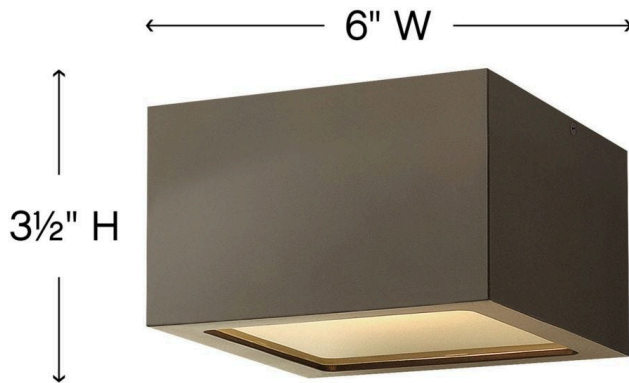

KUBE

1765BZ

SMALL FLUSH MOUNT

A collection of sleek designs, Kube's contemporary style featuring solid aluminum construction provides a chic, minimalist statement to complement a variety of exteriors.

DETAILS	
FINISH:	Bronze
MATERIAL:	Aluminum
GLASS:	Etched Lens
DIMMABLE:	YES - 0-10V TYPE DIMMER ONLY

DIMENSIONS	
WIDTH:	6"
HEIGHT:	3.5"
WEIGHT:	2lb

LIGHT SOURCE	
LIGHT SOURCE:	Integrated LED
LED NAME:	LC1-60
WATTAGE:	7.50w LED *Included
VOLTAGE:	120v/277v
COLOR TEMP:	3000
LUMENS:	600
CRI:	96
INCANDESCENT EQUIVALENCY:	1 x 60w
DIMMABLE:	YES - 0-10V TYPE DIMMER ONLY

MOUNTING	
CANOPY:	6" Sq.

SHIPPING	
CARTON LENGTH:	8.5
CARTON WIDTH:	6
CARTON HEIGHT:	9
CARTON WEIGHT:	3

PRODUCT DETAILS:

- Suitable for use in wet (outdoor direct rain or sprinkler) locations as defined by NEC and CEC. Meets United States UL Underwriters Laboratories & CSA Canadian Standards Association Product Safety Standards
- Fixture is Dark Sky compliant and engineered to minimize light glare upward into the night sky
- Meets California Energy Commission 2013 & 2016 Title regulations/JA8
- Equipped with a 120/277 universal driver. 0-10 dimming.
- 2 year finish warranty
- LED components carry a 5-year limited warranty
- Bold lines and a clean, minimalist style complement contemporary architecture
- Warm rich light bronze tone