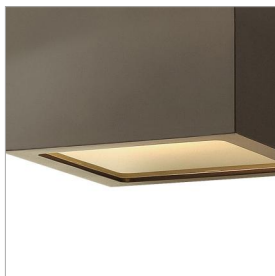

KUBE

1765BZ

SMALL FLUSH MOUNT

A collection of sleek designs, Kube's contemporary style featuring solid aluminum construction provides a chic, minimalist statement to complement a variety of exteriors.

DETAILS	
FINISH:	Bronze
MATERIAL:	Aluminum
GLASS:	Etched Lens
DIMMABLE:	YES - 0-10V TYPE DIMMER ONLY

DIMENSIONS	
WIDTH:	6"
HEIGHT:	3.5"
WEIGHT:	2lb

LIGHT SOURCE	
LIGHT SOURCE:	Integrated LED
LED NAME:	LC1-60
WATTAGE:	7.50w LED *Included
VOLTAGE:	120v/277v
LUMENS:	600
CRI:	96
INCANDESCENT EQUIVALENCY:	1 x 60w
DIMMABLE:	YES - 0-10V TYPE DIMMER ONLY

MOUNTING	
CANOPY:	6" Sq.

SHIPPING	
CARTON LENGTH:	8.5
CARTON WIDTH:	6
CARTON HEIGHT:	9
CARTON WEIGHT:	3

PRODUCT DETAILS:

- LED components carry a 5-year limited warranty
- Suitable for use in wet (outdoor direct rain) locations as defined by NEC and CEC. Meets United States UL Underwriters Laboratories & CSA Canadian Standards Association Product Safety Standards
- 2-year finish warranty
- Equipped with a 120/277 universal driver. 0-10 dimming.
- Bold lines and a clean, minimalist style complement contemporary architecture
- Fixture is Dark Sky compliant and engineered to minimize light glare upward into the night sky