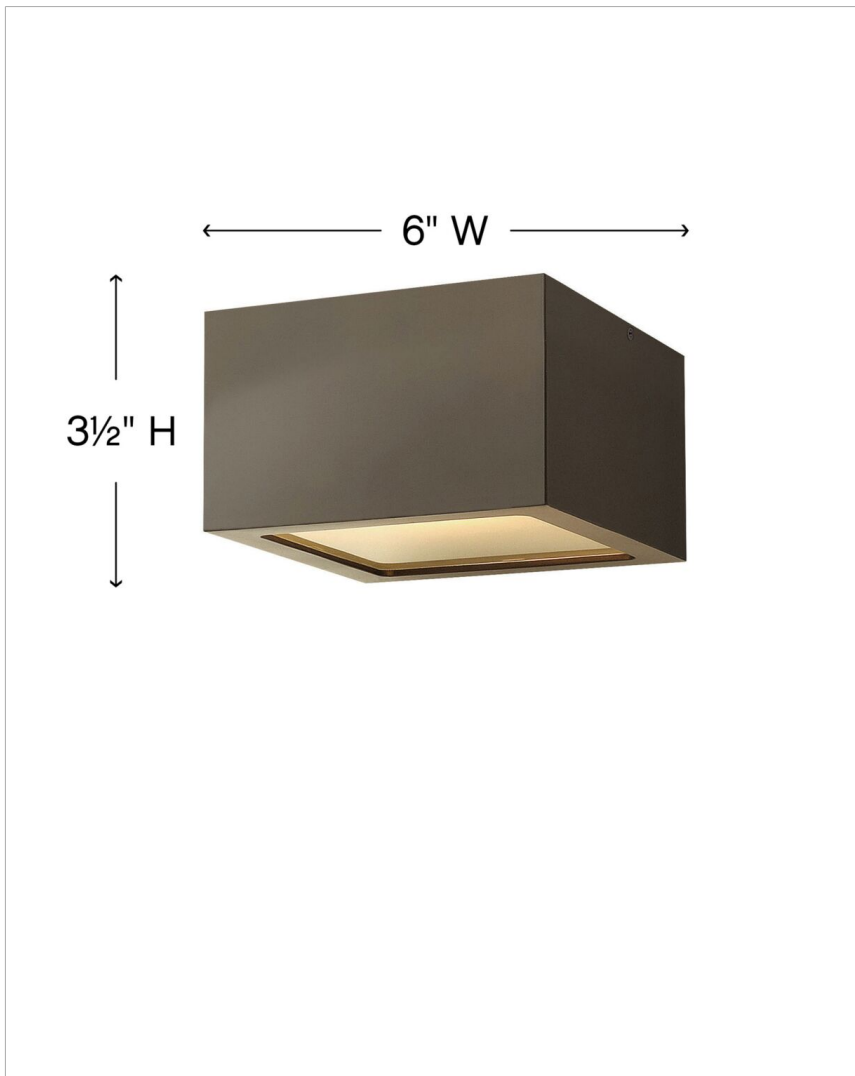

KUBE

1765BZ

SMALL FLUSH MOUNT

A collection of sleek designs, Kube's contemporary style featuring solid aluminum construction provides a chic, minimalist statement to complement a variety of exteriors.

DETAILS	
FINISH:	Bronze
MATERIAL:	Aluminum
GLASS:	Etched Lens
DIMMABLE:	YES - 0-10V TYPE DIMMER ONLY

DIMENSIONS	
WIDTH:	6"
HEIGHT:	3.5"
WEIGHT:	2lb

LIGHT SOURCE	
LIGHT SOURCE:	Integrated LED
LED NAME:	LC1-60
WATTAGE:	7.50w LED *Included
VOLTAGE:	120v/277v
LUMENS:	600
CRI:	96
INCANDESCENT EQUIVALENCY:	1 x 60w
DIMMABLE:	YES - 0-10V TYPE DIMMER ONLY

MOUNTING	
CANOPY:	6" Sq.

SHIPPING	
CARTON LENGTH:	8.5
CARTON WIDTH:	6
CARTON HEIGHT:	9
CARTON WEIGHT:	3

PRODUCT DETAILS:

- LED components carry a 5-year limited warranty
- Suitable for use in wet (outdoor direct rain) locations as defined by NEC and CEC. Meets United States UL Underwriters Laboratories & CSA Canadian Standards Association Product Safety Standards
- 2-year finish warranty
- Equipped with a 120/277 universal driver. 0-10 dimming.
- Bold lines and a clean, minimalist style complement contemporary architecture
- Fixture is Dark Sky compliant and engineered to minimize light glare upward into the night sky