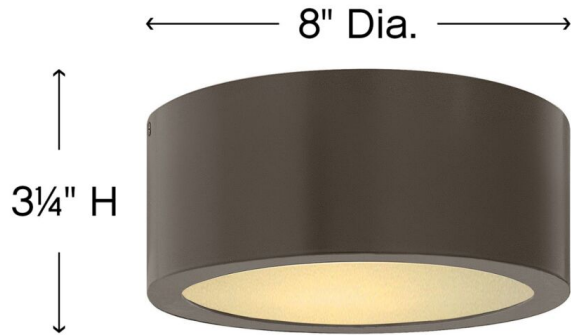

LUNA

1665BZ

SMALL FLUSH MOUNT

Luna is a modern collection of solid aluminum fixtures offered in a unique combination of contemporary styles, including sleek wall lanterns. Luna also offers chic pocket wall sconces and compact ceiling mounts that are ideal for indoors or out.

DETAILS	
FINISH:	Bronze
MATERIAL:	Aluminum
GLASS:	Etched Lens
DIMMABLE:	YES - 0-10V TYPE DIMMER ONLY

DIMENSIONS	
WIDTH:	8"
HEIGHT:	3.3"
WEIGHT:	2lb

LIGHT SOURCE	
LIGHT SOURCE:	Integrated LED
LED NAME:	LC1-60
WATTAGE:	7.50w LED *Included
VOLTAGE:	120v/277v
COLOR TEMP:	3000
LUMENS:	600
CRI:	96
INCANDESCENT EQUIVALENCY:	1 x 60w
DIMMABLE:	YES - 0-10V TYPE DIMMER ONLY

MOUNTING	
CANOPY:	8" Dia.

SHIPPING	
CARTON LENGTH:	10.5
CARTON WIDTH:	6.5
CARTON HEIGHT:	11.5
CARTON WEIGHT:	3

PRODUCT DETAILS:

- LED components carry a 5-year limited warranty
- Suitable for use in wet (outdoor direct rain) locations as defined by NEC and CEC. Meets United States UL Underwriters Laboratories & CSA Canadian Standards Association Product Safety Standards
- 2-year finish warranty
- Equipped with a 120/277 universal driver. 0-10 dimming.
- Bold lines and a clean, minimalist style complement contemporary architecture
- Fixture is Dark Sky compliant and engineered to minimize light glare upward into the night sky