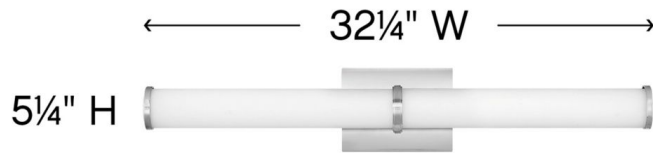

SIMI

59924BN

LARGE LED VANITY

Minimal in form, Simi makes a strong case for simplicity. Sleek end caps and a center bracelet in Chrome or Brushed Nickel finish options add a seamless finishing touch to the slim profile.

DETAILS	
FINISH:	Brushed Nickel
MATERIAL:	Steel
GLASS:	Etched White

DIMENSIONS	
WIDTH:	32.3"
HEIGHT:	5.3"
WEIGHT:	5 lbs.
BACK PLATE:	6.75"W X 4.75"H
EXTENSION:	3.8"
TOP TO OUTLET:	2.8"

LIGHT SOURCE	
LIGHT SOURCE:	Integrated LED
LED NAME:	59924D
WATTAGE:	52w LED *Included
VOLTAGE:	120v
COLOR TEMP:	3000.0000k
LUMENS:	3800
CRI:	92
INCANDESCENT EQUIVALENCY:	6-60w
DIMMABLE:	Yes, on any Incandescent, MLV, ELV, or C-L dimmer.

SHIPPING	
CARTON LENGTH:	39.5"
CARTON WIDTH:	8.5"
CARTON HEIGHT:	12"
CARTON WEIGHT:	8 lbs.

PRODUCT DETAILS:

- Mounting hardware is hidden on the backplate to ensure a clean silhouette.
- Fixture can be mounted vertically
- Suitable for use in damp (interior moist and outdoor no direct rain or sprinkler) locations as defined by NEC and CEC. Meets United States UL Underwriters Laboratories & CSA Canadian Standards Association Product Safety Standards
- Fixture is ADA compliant and adheres to the standards and guidelines listed by the Americans with Disabilities Act.
- Exclusively available in High Performance LED
- LED components carry a 5-year limited warranty
- Angular lines, a bold finish, simple shape and sturdy details merge for a robust but pared down industrial design
- Classic matte brushed nickel finish