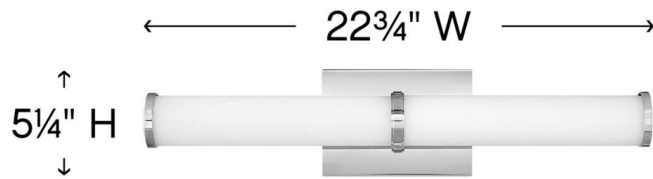

SIMI

59923CM

MEDIUM LED VANITY

Minimal in form, Simi makes a strong case for simplicity. Sleek end caps and a center bracelet in Chrome or Brushed Nickel finish options add a seamless finishing touch to the slim profile.

DETAILS	
FINISH:	Chrome
MATERIAL:	Steel
GLASS:	Etched White
DIMMABLE:	YES, CL TYPE DIMMER (SSL7A)

DIMENSIONS	
WIDTH:	22.8"
HEIGHT:	5.3"
WEIGHT:	4lb
BACK PLATE:	6.75"W X 4.75"H
EXTENSION:	3.8"
TOP TO OUTLET:	2.75"

LIGHT SOURCE	
LIGHT SOURCE:	Integrated LED
LED NAME:	LEVO98-532
VOLTAGE:	120v
COLOR TEMP:	3000
LUMENS:	2900
CRI:	93
INCANDESCENT EQUIVALENCY:	4 x 60w
DIMMABLE:	YES, CL TYPE DIMMER (SSL7A)

SHIPPING	
CARTON LENGTH:	29
CARTON WIDTH:	8.5
CARTON HEIGHT:	11
CARTON WEIGHT:	6

PRODUCT DETAILS:

- Mounting hardware is hidden on the back plate to ensure a clean silhouette
- Fixture can be mounted vertically
- Fixture can be mounted horizontally.
- Suitable for use in damp locations as defined by NEC and CEC. Meets United States UL Underwriters Laboratories & CSA Canadian Standards Association Product Safety Standards.
- ADA compliant
- Exclusively available in High Performance LED
- LED components carry a 5-year limited warranty
- Bold silhouette with dramatic details creates a modern statement