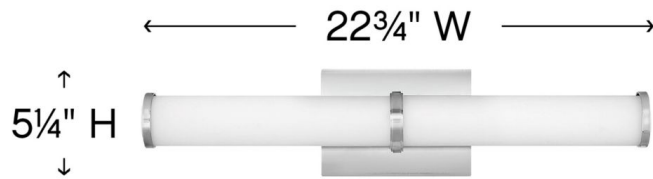

SIMI

59923BN

MEDIUM LED VANITY

Minimal in form, Simi makes a strong case for simplicity. Sleek end caps and a center bracelet in Chrome or Brushed Nickel finish options add a seamless finishing touch to the slim profile.

| DETAILS | |
|-----------|-----------------------------|
| FINISH: | Brushed Nickel |
| MATERIAL: | Steel |
| GLASS: | Etched White |
| DIMMABLE: | YES, CL TYPE DIMMER (SSL7A) |

| DIMENSIONS | |
|----------------|-----------------|
| WIDTH: | 22.8" |
| HEIGHT: | 5.3" |
| WEIGHT: | 4lb |
| BACK PLATE: | 6.75"W X 4.75"H |
| EXTENSION: | 3.8" |
| TOP TO OUTLET: | 2.75" |

| SHIPPING | |
|----------------|-----|
| CARTON LENGTH: | 29 |
| CARTON WIDTH: | 8.5 |
| CARTON HEIGHT: | 11 |
| CARTON WEIGHT: | 6 |

PRODUCT DETAILS:

- Mounting hardware is hidden on the back plate to ensure a clean silhouette
- Fixture can be mounted vertically
- Fixture can be mounted horizontally.
- Suitable for use in damp locations as defined by NEC and CEC. Meets United States UL Underwriters Laboratories & CSA Canadian Standards Association Product Safety Standards.
- ADA compliant
- Exclusively available in High Performance LED
- LED components carry a 5-year limited warranty
- Bold silhouette with dramatic details creates a modern statement