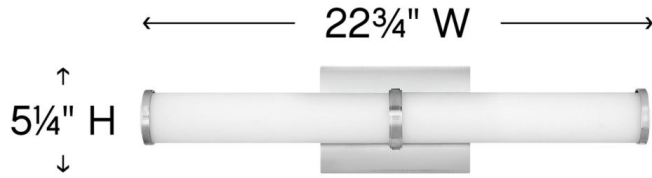

SIMI

59923BN

MEDIUM LED VANITY

Minimal in form, Simi makes a strong case for simplicity. Sleek end caps and a center bracelet in Chrome or Brushed Nickel finish options add a seamless finishing touch to the slim profile.

DETAILS	
FINISH:	Brushed Nickel
MATERIAL:	Steel
GLASS:	Etched White
DIMMABLE:	YES, CL TYPE DIMMER (SSL7A)

DIMENSIONS	
WIDTH:	22.8"
HEIGHT:	5.3"
WEIGHT:	4lb
BACK PLATE:	6.75"W X 4.75"H
EXTENSION:	3.8"
TOP TO OUTLET:	2.75"

LIGHT SOURCE	
LIGHT SOURCE:	Integrated LED
LED NAME:	LEVO98-532
VOLTAGE:	120v
COLOR TEMP:	3000
LUMENS:	2900
CRI:	93
INCANDESCENT EQUIVALENCY:	4 x 60w
DIMMABLE:	YES, CL TYPE DIMMER (SSL7A)

SHIPPING	
CARTON LENGTH:	29
CARTON WIDTH:	8.5
CARTON HEIGHT:	11
CARTON WEIGHT:	6

PRODUCT DETAILS:

- Mounting hardware is hidden on the back plate to ensure a clean silhouette
- Fixture can be mounted vertically
- Fixture can be mounted horizontally.
- Suitable for use in damp locations as defined by NEC and CEC. Meets United States UL Underwriters Laboratories & CSA Canadian Standards Association Product Safety Standards.
- ADA compliant
- Exclusively available in High Performance LED
- LED components carry a 5-year limited warranty
- Bold silhouette with dramatic details creates a modern statement