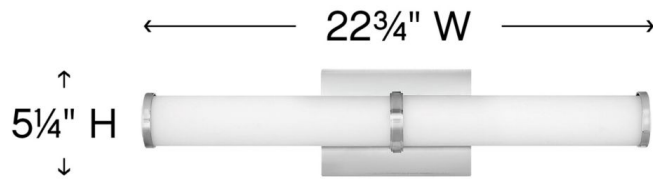

SIMI

59923BN

MEDIUM LED VANITY

Minimal in form, Simi makes a strong case for simplicity. Sleek end caps and a center bracelet in Chrome or Brushed Nickel finish options add a seamless finishing touch to the slim profile.

DETAILS	
FINISH:	Brushed Nickel
MATERIAL:	Steel
GLASS:	Etched White

DIMENSIONS	
WIDTH:	22.8"
HEIGHT:	5.3"
WEIGHT:	4 lbs.
BACK PLATE:	6.75"W X 4.75"H
EXTENSION:	3.8"
TOP TO OUTLET:	2.75"

LIGHT SOURCE	
LIGHT SOURCE:	Integrated LED
LED NAME:	LEVO98-532
WATTAGE:	36w LED *Included
VOLTAGE:	120v
COLOR TEMP:	3000
LUMENS:	2900
CRI:	93
INCANDESCENT EQUIVALENCY:	4 x 60w
DIMMABLE:	Yes - CL Type Dimmer (SSL7A)

SHIPPING	
CARTON LENGTH:	29"
CARTON WIDTH:	8.5"
CARTON HEIGHT:	11"
CARTON WEIGHT:	6 lbs.

PRODUCT DETAILS:

- Mounting hardware is hidden on the backplate to ensure a clean silhouette.
- Fixture can be mounted vertically
- Suitable for use in damp locations as defined by NEC and CEC. Meets United States UL Underwriters Laboratories & CSA Canadian Standards Association Product Safety Standards
- Fixture is ADA compliant and adheres to the standards and guidelines listed by the Americans with Disabilities Act.
- Exclusively available in High Performance LED
- LED components carry a 5-year limited warranty
- Angular lines, a bold finish, simple shape and sturdy details merge for a robust but pared down industrial design
- Classic matte brushed nickel finish