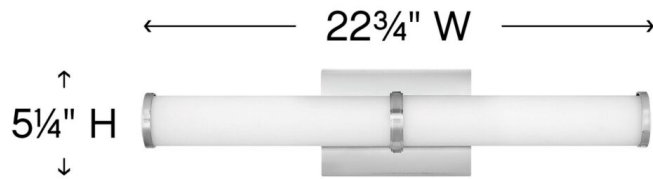

SIMI

59923BN

MEDIUM LED VANITY

Minimal in form, Simi makes a strong case for simplicity. Sleek end caps and a center bracelet in Chrome or Brushed Nickel finish options add a seamless finishing touch to the slim profile.

DETAILS	
FINISH:	Brushed Nickel
MATERIAL:	Steel
GLASS:	Etched White
DIMMABLE:	YES, CL TYPE DIMMER (SSL7A)

DIMENSIONS	
WIDTH:	22.8"
HEIGHT:	5.3"
WEIGHT:	4lb
BACK PLATE:	6.75"W X 4.75"H
EXTENSION:	3.8"
TOP TO OUTLET:	2.75"

LIGHT SOURCE	
LIGHT SOURCE:	Integrated LED
LED NAME:	LEVO98-532
VOLTAGE:	120v
COLOR TEMP:	3000
LUMENS:	2900
CRI:	93
INCANDESCENT EQUIVALENCY:	4 x 60w
DIMMABLE:	YES, CL TYPE DIMMER (SSL7A)

SHIPPING	
CARTON LENGTH:	29
CARTON WIDTH:	8.5
CARTON HEIGHT:	11
CARTON WEIGHT:	6

PRODUCT DETAILS:

- Mounting hardware is hidden on the back plate to ensure a clean silhouette
- Fixture can be mounted vertically
- Fixture can be mounted horizontally.
- Suitable for use in damp locations as defined by NEC and CEC. Meets United States UL Underwriters Laboratories & CSA Canadian Standards Association Product Safety Standards.
- ADA compliant
- Exclusively available in High Performance LED
- LED components carry a 5-year limited warranty
- Bold silhouette with dramatic details creates a modern statement