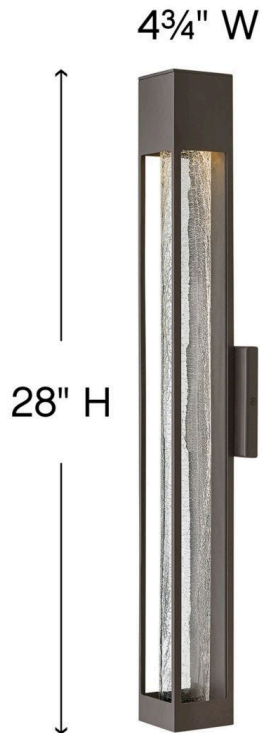

VAPOR

2855BZ

LARGE WALL MOUNT LANTERN

Vapor's streamlined profile allows the spectacular crackled glass to star in this captivating design. The low profile back plate and stamped metal construction project a sleek, contemporary style statement.