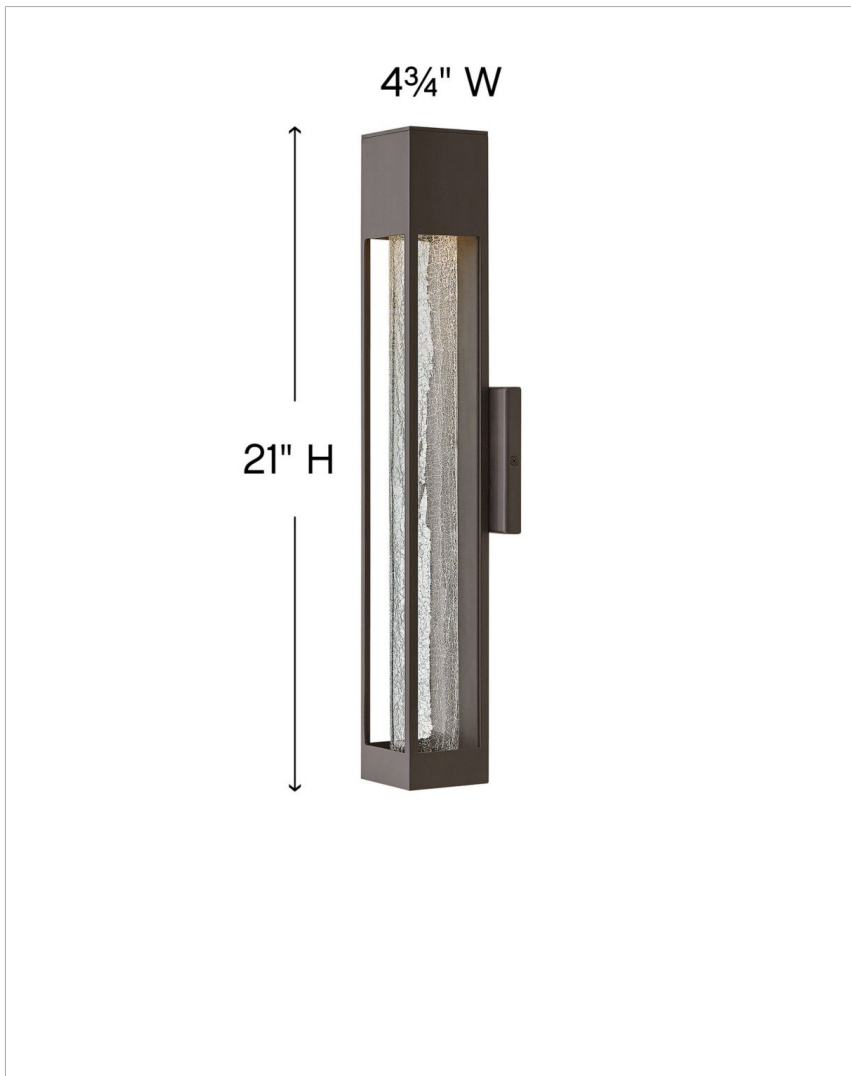

VAPOR

2854BZ

MEDIUM WALL MOUNT LANTERN

Vapor's streamlined profile allows the spectacular crackled glass to star in this captivating design. The low profile back plate and stamped metal construction project a sleek, contemporary style statement.

DETAILS	
FINISH:	Bronze
MATERIAL:	Aluminum
GLASS:	Crackle
DIMMABLE:	YES, CL TYPE DIMMER (SSL7A)

DIMENSIONS	
WIDTH:	4.8"
HEIGHT:	21"
WEIGHT:	3.5lb
BACK PLATE:	4.75" Sq.
EXTENSION:	3.8"
TOP TO OUTLET:	10.5"

LIGHT SOURCE	
LIGHT SOURCE:	Socketed
LED NAME:	GU10LED-6.5
WATTAGE:	1-7w GU10 LED, 35w Equiv.
VOLTAGE:	120v
COLOR TEMP:	2700
CRI:	80
DIMMABLE:	YES, CL TYPE DIMMER (SSL7A)

SHIPPING	
CARTON LENGTH:	10
CARTON WIDTH:	7.5
CARTON HEIGHT:	24
CARTON WEIGHT:	5

PRODUCT DETAILS:

- Mounting hardware is hidden on the back plate to ensure a clean silhouette
- Suitable for use in wet (outdoor direct rain) locations as defined by NEC and CEC. Meets United States UL Underwriters Laboratories & CSA Canadian Standards Association Product Safety Standards
- ADA compliant
- Vapor's stunning crackled glass casts spectacular light patterns, adding dramatic visual interest at night
- 2-year finish warranty
- For LED lamping, a 6.5w GU10 LED bulb is recommended: GU10LED-3K
- Bold lines and a clean, minimalist style complement contemporary architecture