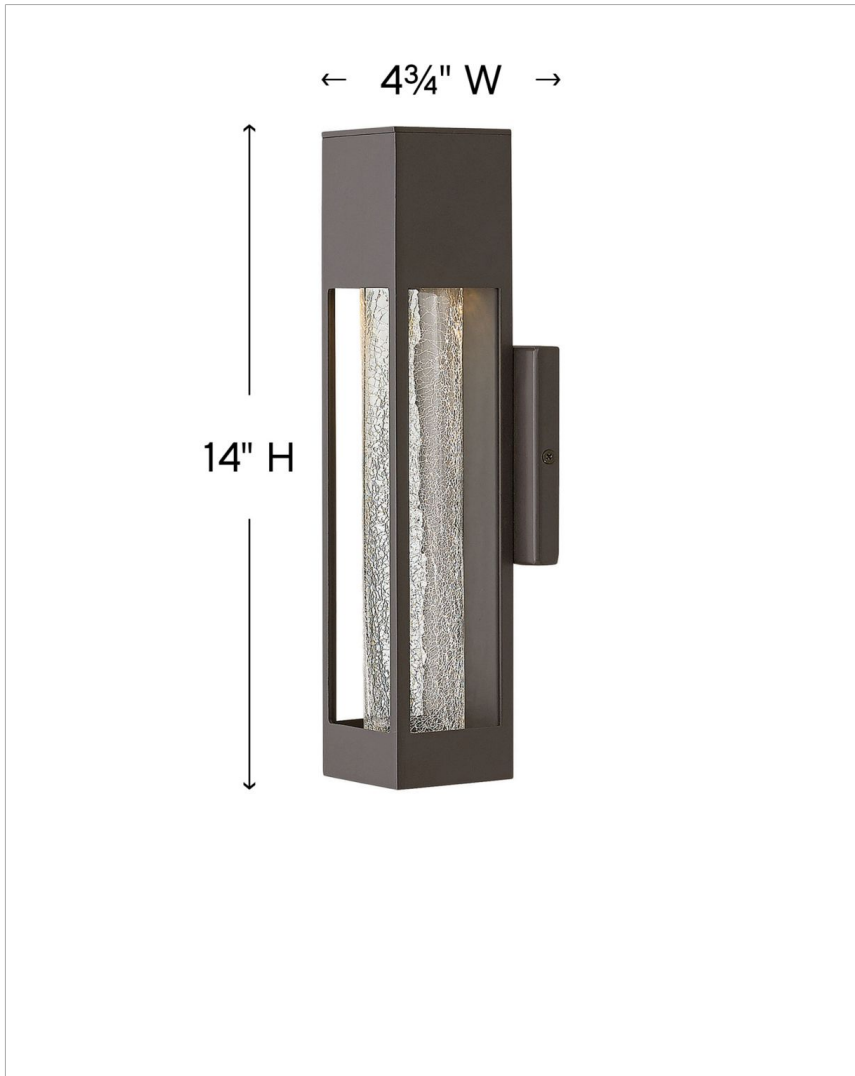

VAPOR

2850BZ

SMALL WALL MOUNT LANTERN

Vapor's streamlined profile allows the spectacular crackled glass to star in this captivating design. The low profile back plate and stamped metal construction project a sleek, contemporary style statement.

DETAILS	
FINISH:	Bronze
MATERIAL:	Aluminum
GLASS:	Crackle
DIMMABLE:	YES - CL TYPE DIMMER (SSL7A)

DIMENSIONS	
WIDTH:	4.8"
HEIGHT:	14"
WEIGHT:	3lb
BACK PLATE:	4.75" Sq.
EXTENSION:	3.8"
TOP TO OUTLET:	7.25"

LIGHT SOURCE	
LIGHT SOURCE:	Socketed
LED NAME:	GU10LED-6.5
WATTAGE:	1-6.50w GU10 LED *Included, 35w Equiv.
VOLTAGE:	120v
COLOR TEMP:	2700
CRI:	80
INCANDESCENT EQUIVALENCY:	1 x 35w
DIMMABLE:	YES - CL TYPE DIMMER (SSL7A)

SHIPPING	
CARTON LENGTH:	10
CARTON WIDTH:	7.5
CARTON HEIGHT:	17.5
CARTON WEIGHT:	4

PRODUCT DETAILS:

- Mounting hardware is hidden on the back plate to ensure a clean silhouette
- Suitable for use in wet (outdoor direct rain) locations as defined by NEC and CEC. Meets United States UL Underwriters Laboratories & CSA Canadian Standards Association Product Safety Standards
- ADA compliant
- Vapor's stunning crackled glass casts spectacular light patterns, adding dramatic visual interest at night
- 2-year finish warranty
- For LED lamping, a 6.5w GU10 LED bulb is recommended: GU10LED-3K
- Bold lines and a clean, minimalist style complement contemporary architecture