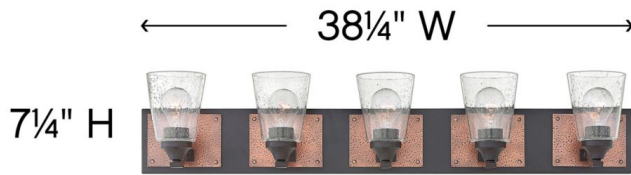

JACKSON

51825KZ

FIVE LIGHT VANITY

Jackson merges traditional details such as clear seedy glass, finished glass collars and distinctive hammered accent plates to create a seamless, polished look that is at home in a rustic lodge or an urban loft.

DETAILS	
FINISH:	Buckeye Bronze
MATERIAL:	Steel
GLASS:	Clear Seedy
DIMMABLE:	No

DIMENSIONS	
WIDTH:	38.3"
HEIGHT:	7.3"
WEIGHT:	14.3lb
BACK PLATE:	38.25"W X 5"H
EXTENSION:	7"
TOP TO OUTLET:	5"

LIGHT SOURCE	
LIGHT SOURCE:	Socketed
VOLTAGE:	120v

SHIPPING	
CARTON LENGTH:	44
CARTON WIDTH:	9.3
CARTON HEIGHT:	8.3
CARTON WEIGHT:	16.7

PRODUCT DETAILS:

- Mounting hardware is hidden on the back plate to ensure a clean silhouette
- Fixture can be mounted either up or down
- Suitable for use in damp locations as defined by NEC and CEC. Meets United States UL Underwriters Laboratories & CSA Canadian Standards Association Product Safety Standards.
- Artisanal details, a rich finish and organic elements add warm rustic style