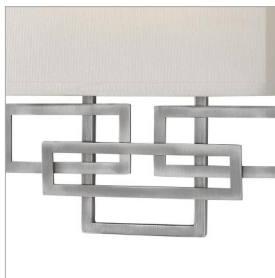

LANZA

3162AN

TWO LIGHT SCONCE

Lanza makes a chic statement with its strong, rectangular metal work. The geometric detailing is softened with linen shades for a warm sophisticated look.

DETAILS	
FINISH:	Antique Nickel
MATERIAL:	Metal
SHADE:	Off-White Linen Hardback
DIMMABLE:	No

DIMENSIONS	
WIDTH:	10"
HEIGHT:	11.5"
WEIGHT:	8lb
BACK PLATE:	5.5"W X 5.75"H
EXTENSION:	4"
TOP TO OUTLET:	3.5"

LIGHT SOURCE	
LIGHT SOURCE:	Socketed
VOLTAGE:	120v

SHIPPING	
CARTON LENGTH:	13
CARTON WIDTH:	13
CARTON HEIGHT:	7
CARTON WEIGHT:	11