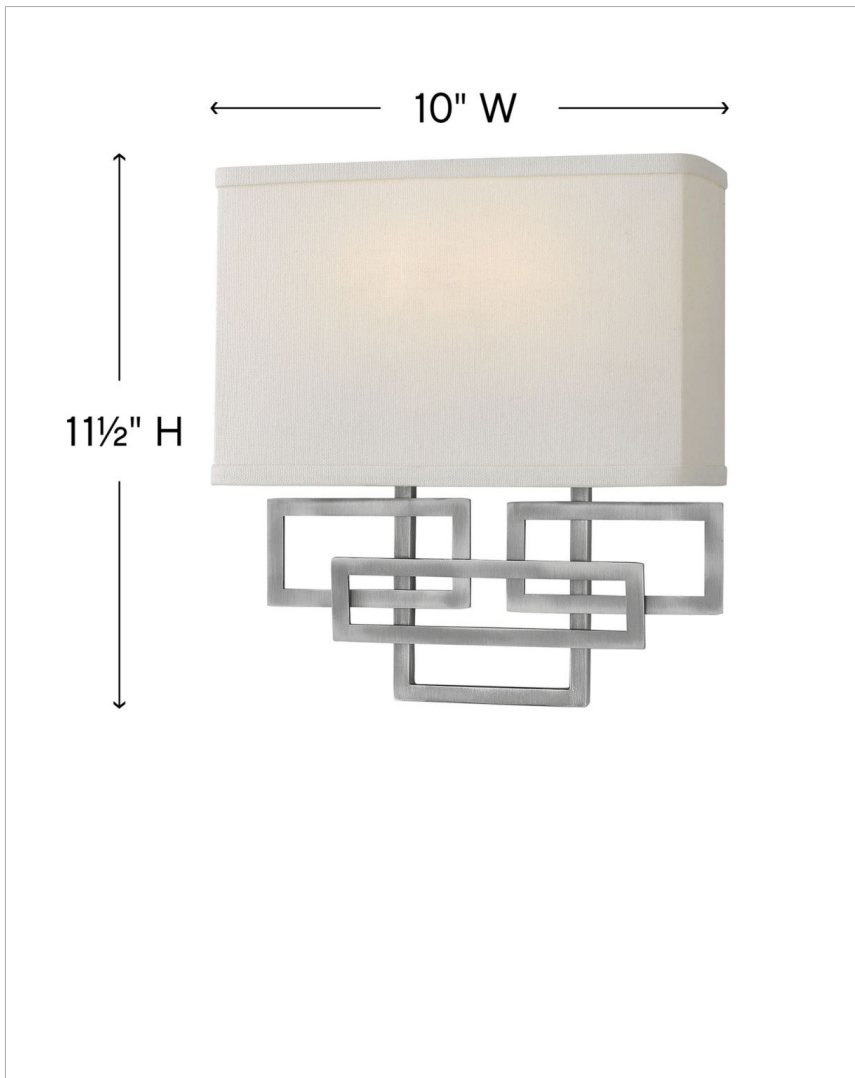

LANZA

3162AN

TWO LIGHT SCONCE

Lanza makes a chic statement with its strong, rectangular metal work. The geometric detailing is softened with linen shades for a warm sophisticated look.

DETAILS	
FINISH:	Antique Nickel
MATERIAL:	Metal
SHADE:	Off-White Linen Hardback
DIMMABLE:	No

DIMENSIONS	
WIDTH:	10"
HEIGHT:	11.5"
WEIGHT:	8lb
BACK PLATE:	5.5"W X 5.75"H
EXTENSION:	4"
TOP TO OUTLET:	3.5"

LIGHT SOURCE	
LIGHT SOURCE:	Socketed
VOLTAGE:	120v

SHIPPING	
CARTON LENGTH:	13
CARTON WIDTH:	13
CARTON HEIGHT:	7
CARTON WEIGHT:	11