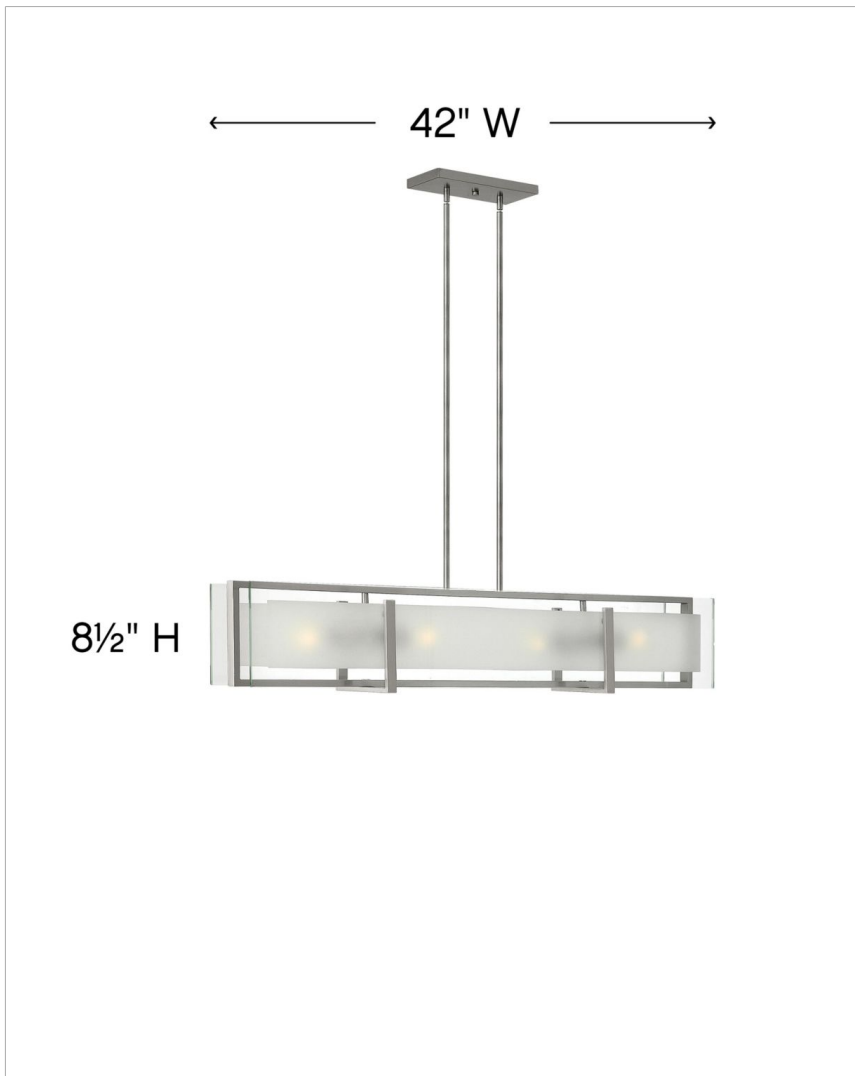

LATITUDE

3996BN

FOUR LIGHT LINEAR

Latitude is contemporary and sleek, finding its true beauty in the minimalist design. The slim glass panel features rectangular etching while the Brushed Nickel frame adds understated architectural style.

DETAILS	
FINISH:	Brushed Nickel
MATERIAL:	Steel
GLASS:	Inside Etched Clear
DIMMABLE:	YES, WITH DIMMABLE LAMP (NOT INCLUDED)

DIMENSIONS	
WIDTH:	42"
HEIGHT:	8.5"
DEPTH:	8
WEIGHT:	22lb

LIGHT SOURCE	
LIGHT SOURCE:	Socketed
WATTAGE:	4-14w Med. LED, 100w Equiv.
VOLTAGE:	120v

MOUNTING	
CANOPY:	4.50"W X 9.25"L
LEAD WIRE:	1 X 120"
MAX HEIGHT:	49.5

SHIPPING	
CARTON LENGTH:	11
CARTON WIDTH:	46
CARTON HEIGHT:	13
CARTON WEIGHT:	27

PRODUCT DETAILS:

- This fixture includes multiple down stems in various lengths to customize the installation height, including two 6" stems and four 12" stems
- Suitable for use in dry (indoor) locations as defined by NEC and CEC. Meets United States UL Underwriters Laboratories & CSA Canadian Standards Association Product Safety Standards.
- Bold silhouette with dramatic details creates a modern statement